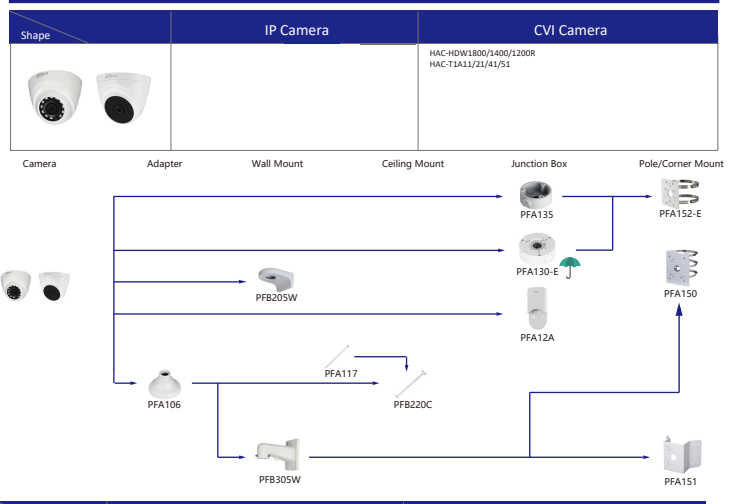

| Shape | IP Camera | CVI Camera |
|-------|--|------------------------------------|
| | IPC-D2840/20-ZS IPC-D2820-L-ZS IPC-D2840/20 IPC-D2820-L | HAC-D1A21/A1-ZF HAC-D3A51/A21-Z |

| Shape | IP Camera | CVI Camera |
|-------|-----------------------------|-----------------|
| | IPC-D1840/20 IPC-D1820-L | HAC-D1A21/A1/51 |

Selection of IP&CVI Eyeball Camera

Selection of IP&CVI Eyeball Camera

Selection of IP&CVI Eyeball Camera

Selection of IP&CVI Eyeball Camera

| Shape | IP Camera | CVI Camera |
|-------|-----------|---|
| | | HAC-HDW2501/1500T/MQ-Z-A-DP HAC-HDW2501T/MQ/1500/1400/1200T/MQ-Z-A HAC-HDW2501T/MQ/1500/1400/1200T/MQ-Z |