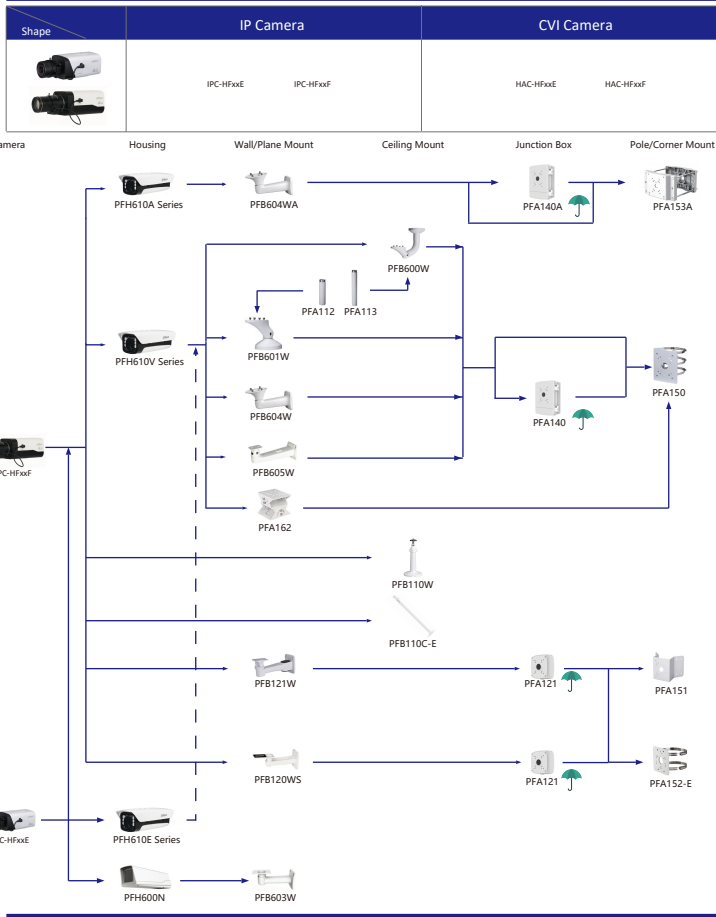

Camera Accessories Selection

Guide you how to install all the cameras

Selection of IP&CVI Box Camera

Selection of IP&CVI Bullet Camera

Selection of IP&CVI Bullet Camera

Selection of IP&CVI Bullet Camera

Selection of IP&CVI Dome Camera

| Shape | IP Camera | CVI Camera |
|-------|---|---|
| | IPC-HDBW3241E-Z IPC-HDBW5541/5442/5241/5831E-ZSE IPC-HDBW5541/5442/5241/5831E-ZE IPC-HDBW5442/5241/5831E-ZHE IPC-HDBW4231/4431E-Z-5A IPC-HDBW5242E-ZE-MF IPC-HDBW7442/7842/71242H-Z IPC-HDBW7442/7842H-Z4 IPC-HDBW7442H-ZFR IPC-HDBW7442H-Z4FR IPC-HDBW5842H-Z4HE | HAC-HDBW3802/3231E-Z HAC-HDBW3802/3231E-ZH HAC-HDBW3231Z-ZT |