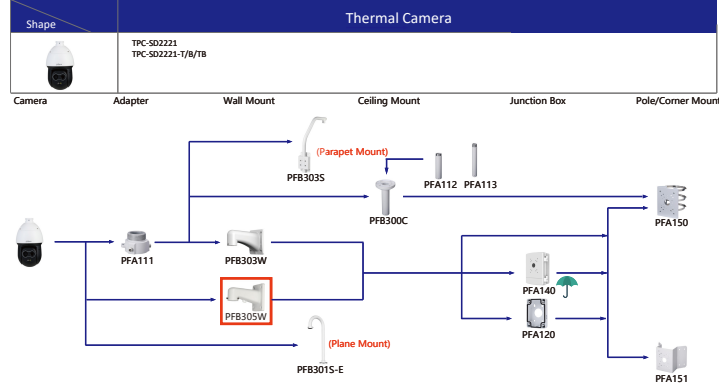

Selection of Thermal Camera