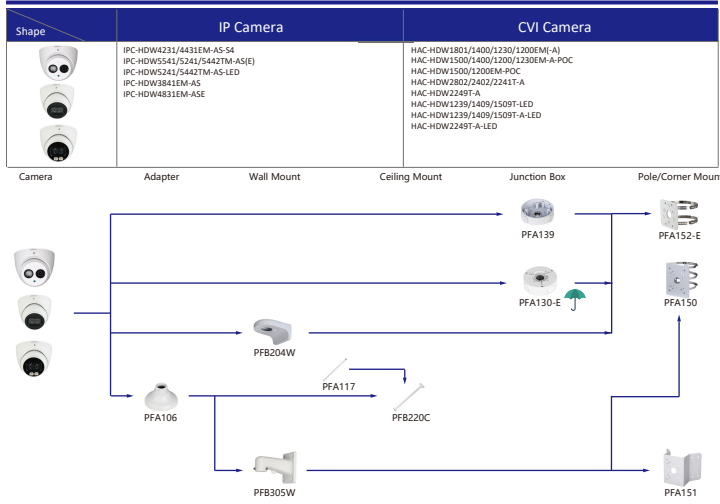

Selection of IP&CVI Eyeball Camera