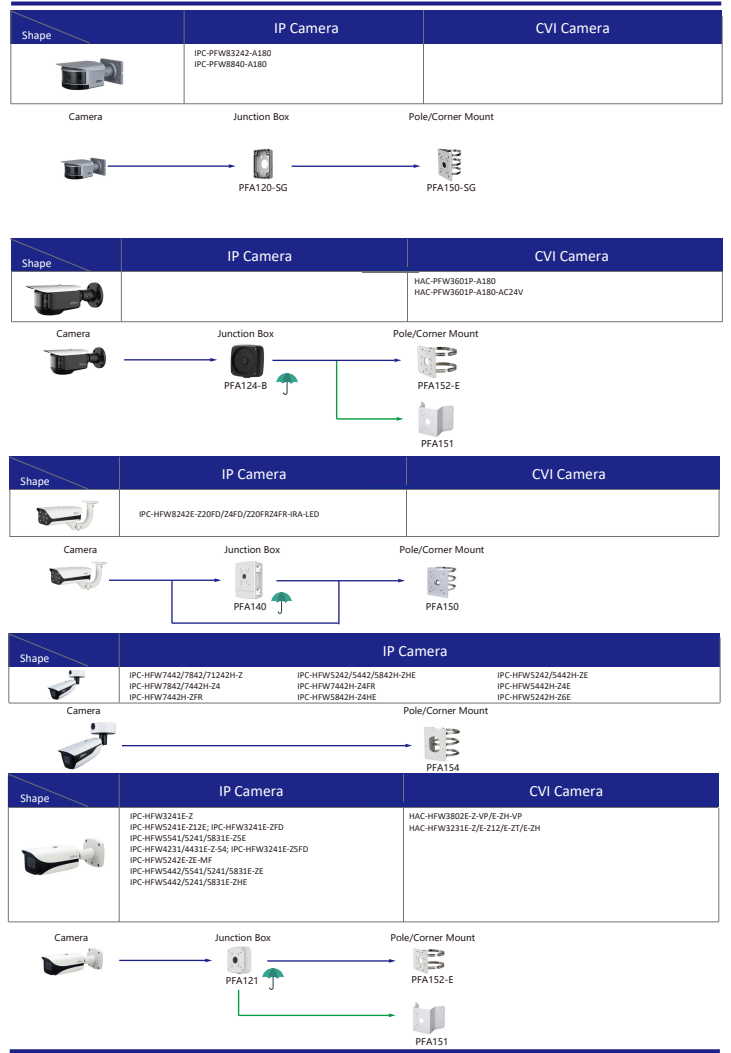

Camera Accessories Selection

Guide you how to install all the cameras

Selection of IP&CVI Box Camera

Selection of IP&CVI Bullet Camera

Selection of IP&CVI Bullet Camera

Selection of IP&CVI Bullet Camera

Selection of IP&CVI Dome Camera

| Shape | IP Camera | CVI Camera |
|-------|---|---|
| | IPC-HDBW3241E-Z IPC-HDBW5541/5442/5241/5831E-ZSE IPC-HDBW5541/5442/5241/5831E-ZE IPC-HDBW5442/5241/5831E-ZHE IPC-HDBW4231/4431E-Z-5A IPC-HDBW5242E-ZE-MF IPC-HDBW7442/7842/71242H-Z IPC-HDBW7442/7842H-Z4 IPC-HDBW7442H-ZFR IPC-HDBW7442H-Z4FR IPC-HDBW5842H-Z4HE | HAC-HDBW3802/3231E-Z HAC-HDBW3802/3231E-ZH HAC-HDBW3231Z-ZT |

| Shape | IP Camera | CVI Camera |
|-------|--|------------|
| | IPC-PDBW5831-8360-E4 IPC-PDBW82041-8360 | |

Selection of IP&CVI Dome Camera

| Shape | IP Camera | CVI Camera |
|-------|------------------|------------|
| | IPC-PDBW840-A180 | |