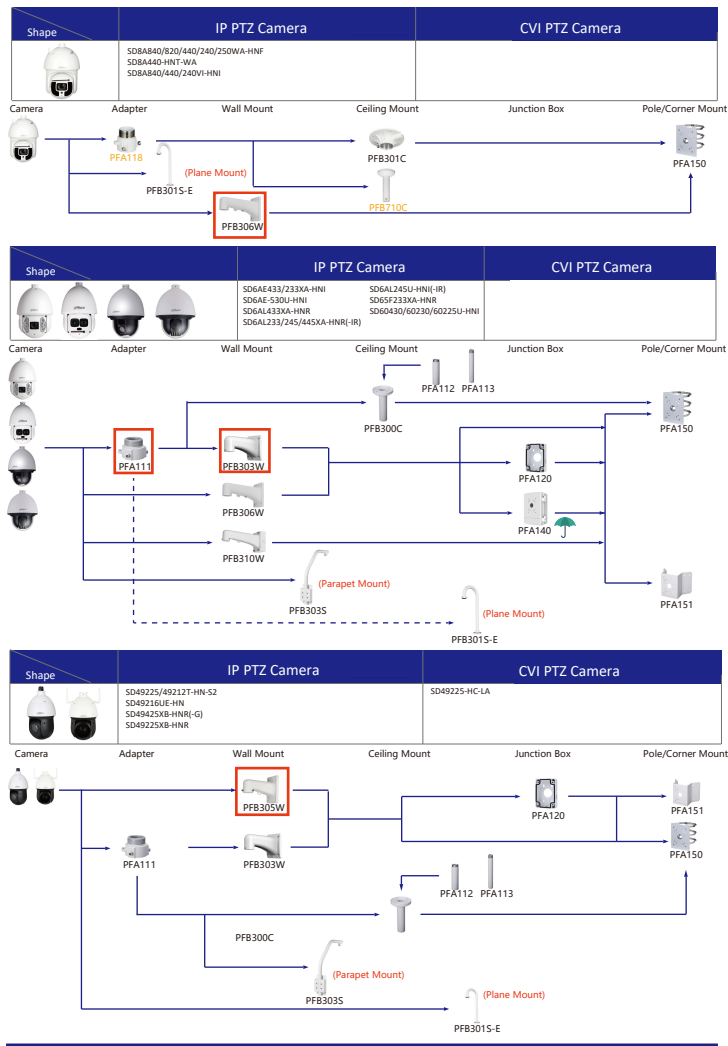

Selection of IP&CVI Eyeball Camera

Selection of IP&CVI Eyeball Camera

Selection of IP&CVI Eyeball Camera

Selection of IP&CVI Eyeball Camera

| Shape | IP Camera | CVI Camera |
|-------|-----------|---|
| | | HAC-HDW2501/1500T/MQ-Z-A-DP HAC-HDW2501T/MQ/1500/1400/1200T/MQ-Z-A HAC-HDW2501T/MQ/1500/1400/1200T/MQ-Z |

| Shape | IP Camera | CVI Camera |
|-------|-----------|--|
| | | HAC-HDW2501TQ-A HAC-HDW15500/1400/1209/1200TQ-A HAC-HDW15500/1400/1209/1200TQ HAC-HDW2501TLMQ-A HAC-HDW15500/1400/1200TLMQ-A HAC-HDW15500/1400/1200TLMQ HAC-HDW1500/1400/1200TQ-A HAC-HDW1500/1400/1200TQ |

| Shape | IP Camera | CVI Camera |
|-------|-----------|--|
| | | HAC-HDW2501/1500/1400/1200T/MQ-A HAC-HDW15500/1400/1200T/MQ |

| Shape | IP Camera | CVI Camera |
|-------|-----------|---|
| | | HAC-HDW1801/1230/1800TL HAC-HDW1801/1400/1200/1230/1800TL-A HAC-HDW1509/1409/1239TL-A-LED HAC-HDW1509/1409/1239TL-LED HAC-HDW1230SL |

Orange font:-----Special accessories
 Green font:-----Not recommended
 Red font:-----Special installation
 Red box:-----Included in package, no need order
 Umbrella icon:-----IP66

Selection of PTZ Camera