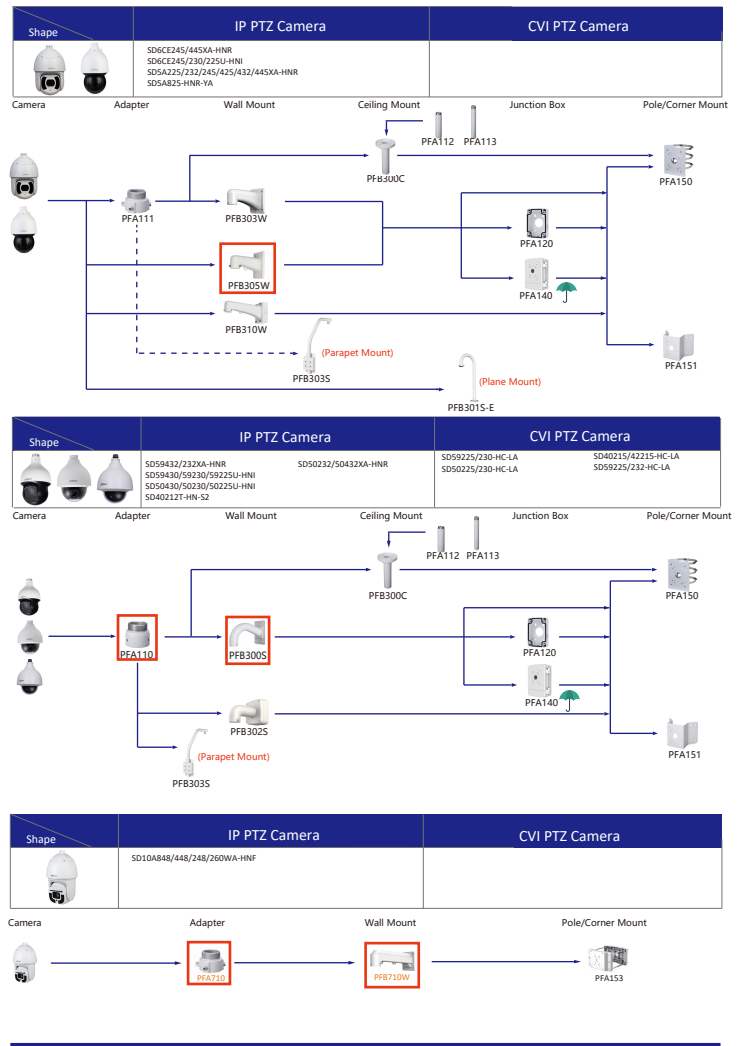

Selection of PTZ Camera