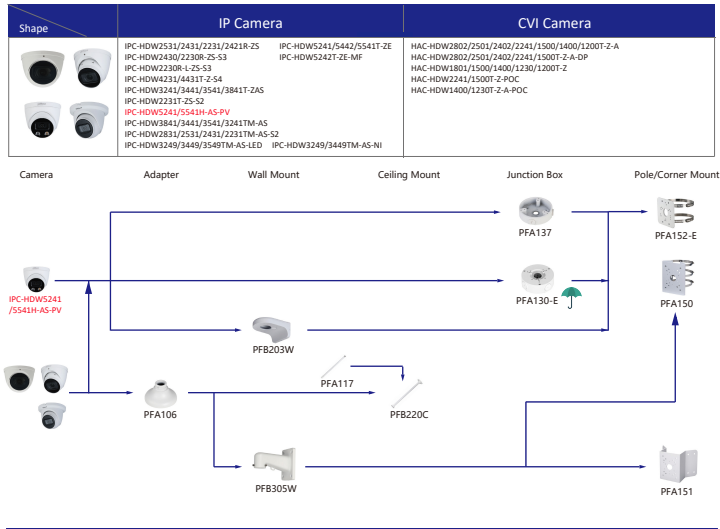

Selection of IP&CVI Dome Camera

| Shape | IP Camera | CVI Camera |
|-------|---|---|
| | IPC-HDBW5241/5541/5442/1831R-S IPC-HDBW5241/5541/5442R-ASE IPC-HDBW2231/2431/2831R-ZS-S2 IPC-HDBW2531/2431/2831R-ZAS-S2 IPC-HDBW3841/3441/3541/3241/2831/2431/2231/2220/2320R-ZS IPC-HDBW2531R-VAFS IPC-HDBW3841/3441/3541/3241/2431/2231/2320R-ZAS IPC-HDBW2531/2431/2231/2220/2320R-VFS IPC-HDBW2430/2320R-ZS-S3 IPC-HDBW2230R-L-ZS-S3 IPC-HDBW1831R IPC-HDBW5242R-ASE-MF IPC-HDBW5241/5442R-ASE-NI | HAC-HDBW2802/8 HAC-HDBW2802/2501/2402/2241/1801/1500/1400/1230/1200R-Z HAC-HDBW2802/2501/2402/2241/1500R-Z-DF HAC-HDBW2241/1230R-Z-POC |

| Shape | IP Camera | CVI Camera |
|-------|--|------------------------------------|
| | IPC-D2840/20-ZS IPC-D2820-L-ZS IPC-D2840/20 IPC-D2820-L | HAC-D1A21/A1-ZF HAC-D3A51/A21-Z |

| Shape | IP Camera | CVI Camera |
|-------|-----------------------------|-----------------|
| | IPC-D1840/20 IPC-D1820-L | HAC-D1A21/A1/51 |

Selection of IP&CVI Eyeball Camera

Selection of IP&CVI Eyeball Camera

Selection of IP&CVI Eyeball Camera

Selection of IP&CVI Eyeball Camera

| Shape | IP Camera | CVI Camera |
|-------|-----------|---|
| | | HAC-HDW2501/1500T/MQ-Z-A-DP HAC-HDW2501T/MQ/1500/1400/1200T/MQ-Z-A HAC-HDW2501T/MQ/1500/1400/1200T/MQ-Z |