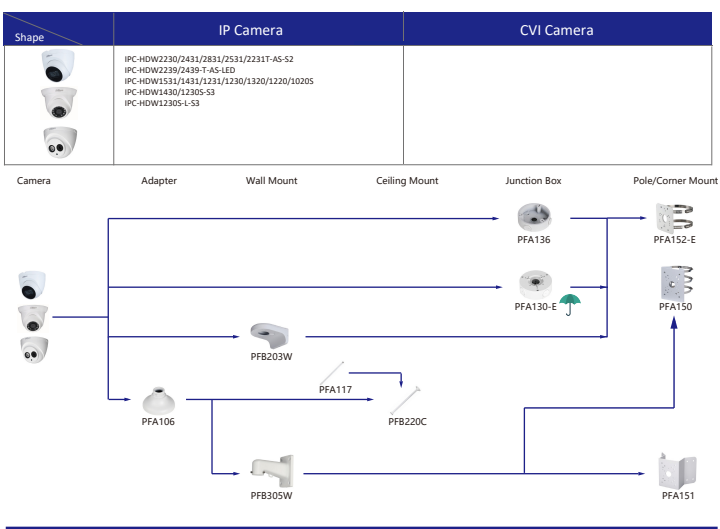

Selection of IP&CVI Dome Camera

| Shape | IP Camera | CVI Camera |
|-------|---|---|
| | IPC-HDBW5241/5541/5442/1831R-S IPC-HDBW5241/5541/5442R-ASE IPC-HDBW2231/2431/2831R-ZS-S2 IPC-HDBW2531/2431/2831R-ZAS-S2 IPC-HDBW3841/3441/3541/3241/2831/2431/2231/2220/2320R-ZS IPC-HDBW2531R-VAFS IPC-HDBW3841/3441/3541/3241/2431/2231/2320R-ZAS IPC-HDBW2531/2431/2231/2220/2320R-VFS IPC-HDBW2430/2320R-ZS-S3 IPC-HDBW2230R-L-ZS-S3 IPC-HDBW1831R IPC-HDBW5242R-ASE-MF IPC-HDBW5241/5442R-ASE-NI | HAC-HDBW2802/8 HAC-HDBW2802/2501/2402/2241/1801/1500/1400/1230/1200R-Z HAC-HDBW2802/2501/2402/2241/1500R-Z-DF HAC-HDBW2241/1230R-Z-POC |

| Shape | IP Camera | CVI Camera |
|-------|--|------------------------------------|
| | IPC-D2840/20-ZS IPC-D2820-L-ZS IPC-D2840/20 IPC-D2820-L | HAC-D1A21/A1-ZF HAC-D3A51/A21-Z |

| Shape | IP Camera | CVI Camera |
|-------|-----------------------------|-----------------|
| | IPC-D1840/20 IPC-D1820-L | HAC-D1A21/A1/51 |

Selection of IP&CVI Eyeball Camera

Selection of IP&CVI Eyeball Camera

Selection of IP&CVI Eyeball Camera

Selection of IP&CVI Eyeball Camera

| Shape | IP Camera | CVI Camera |
|-------|-----------|---|
| | | HAC-HDW2501/1500T/MQ-Z-A-DP HAC-HDW2501T/MQ/1500/1400/1200T/MQ-Z-A HAC-HDW2501T/MQ/1500/1400/1200T/MQ-Z |