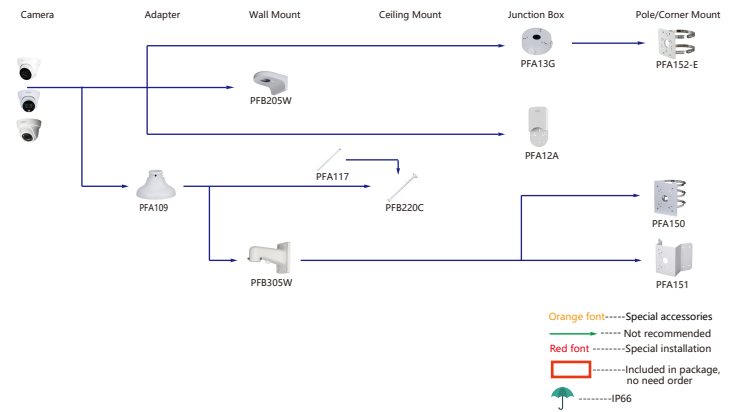

Shape	IP Camera	CVI Camera
		HAC-HDW1801/1230/1800TL HAC-HDW1801/1400/1200/1230/1800TL-A HAC-HDW1509/1409/1239TL-A-LED HAC-HDW1509/1409/1239TL-LED HAC-HDW1230SL