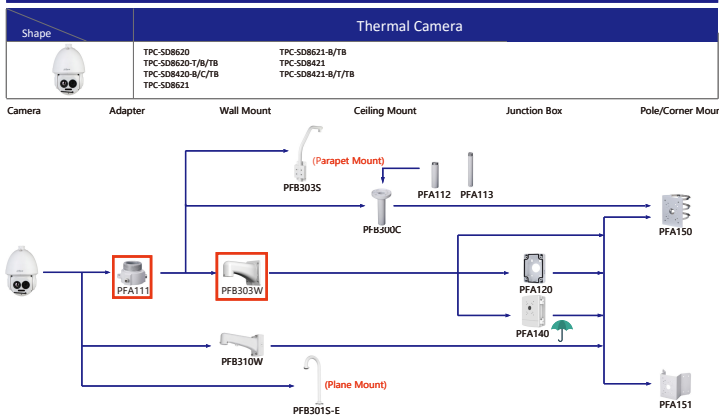

Selection of Thermal Camera