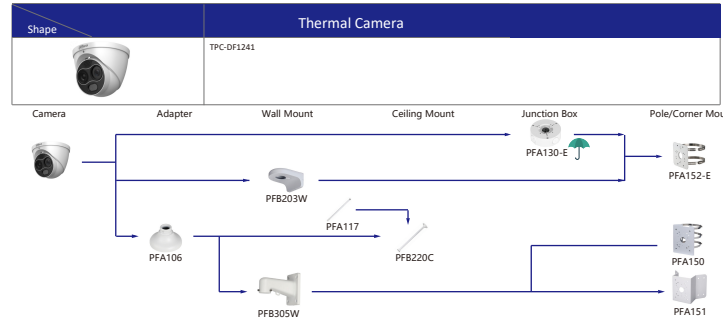

Selection of Thermal Camera