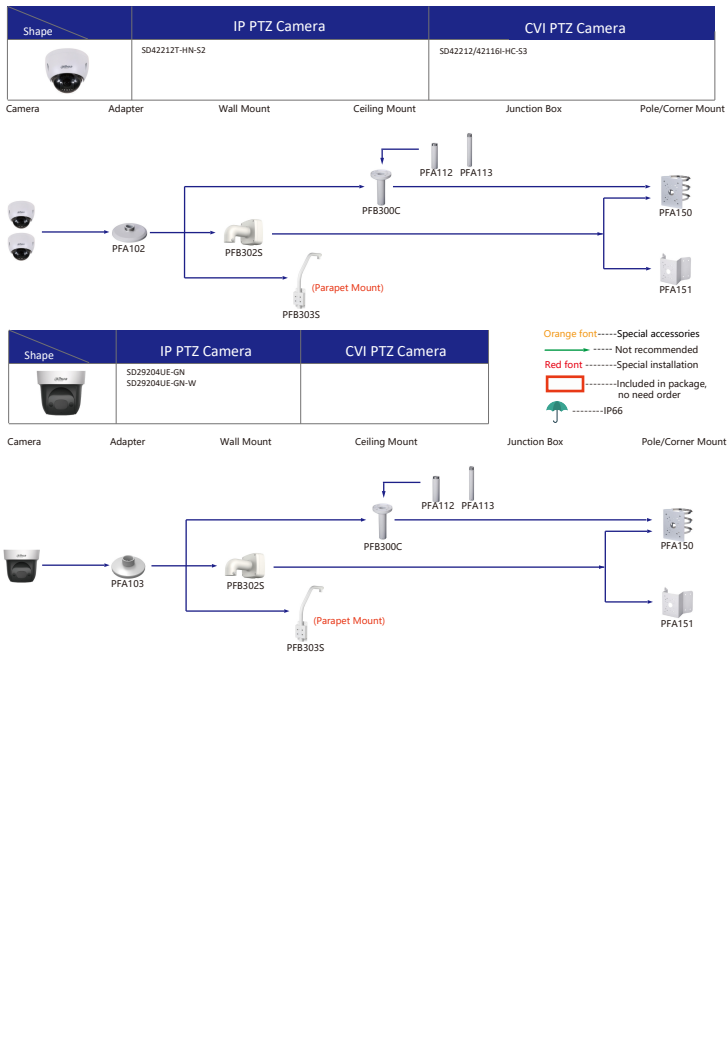

Selection of PTZ Camera