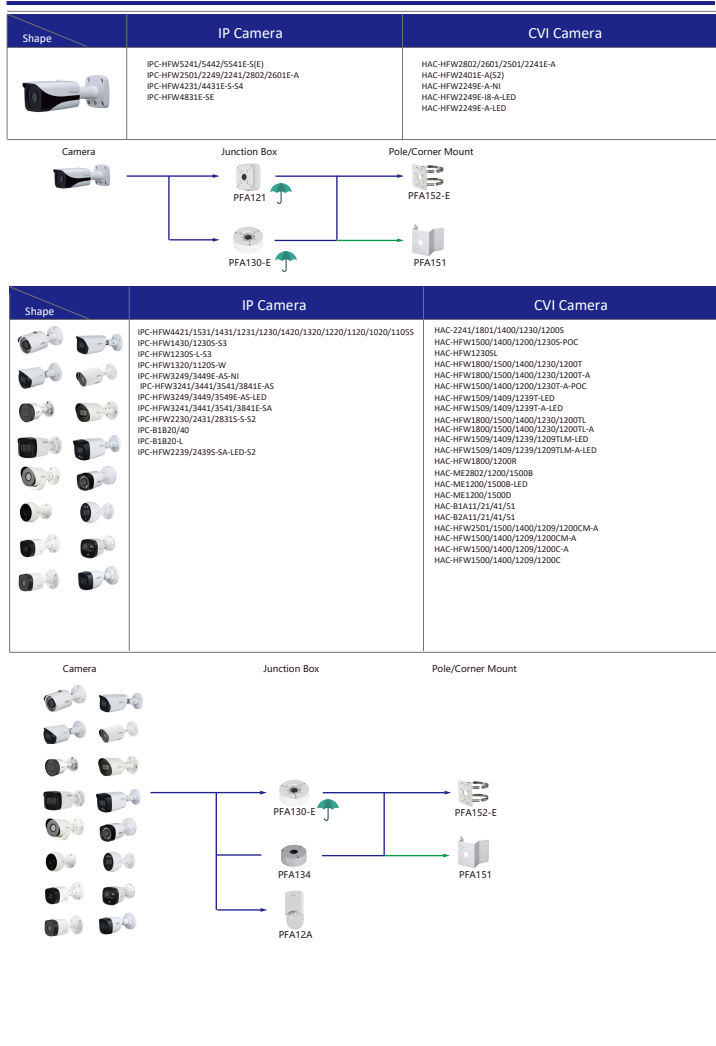

Camera Accessories Selection

Guide you how to install all the cameras

Selection of IP&CVI Box Camera

Selection of IP&CVI Bullet Camera

Selection of IP&CVI Bullet Camera

Selection of IP&CVI Bullet Camera

Selection of IP&CVI Dome Camera

| Shape | IP Camera | CVI Camera |
|-------|---|---|
| | IPC-HDBW3241E-Z IPC-HDBW5541/5442/5241/5831E-ZSE IPC-HDBW5541/5442/5241/5831E-ZE IPC-HDBW5442/5241/5831E-ZHE IPC-HDBW4231/4431E-Z-5A IPC-HDBW5242E-ZE-MF IPC-HDBW7442/7842/71242H-Z IPC-HDBW7442/7842H-Z4 IPC-HDBW7442H-ZFR IPC-HDBW7442H-Z4FR IPC-HDBW5842H-Z4HE | HAC-HDBW3802/3231E-Z HAC-HDBW3802/3231E-ZH HAC-HDBW3231Z-ZT |