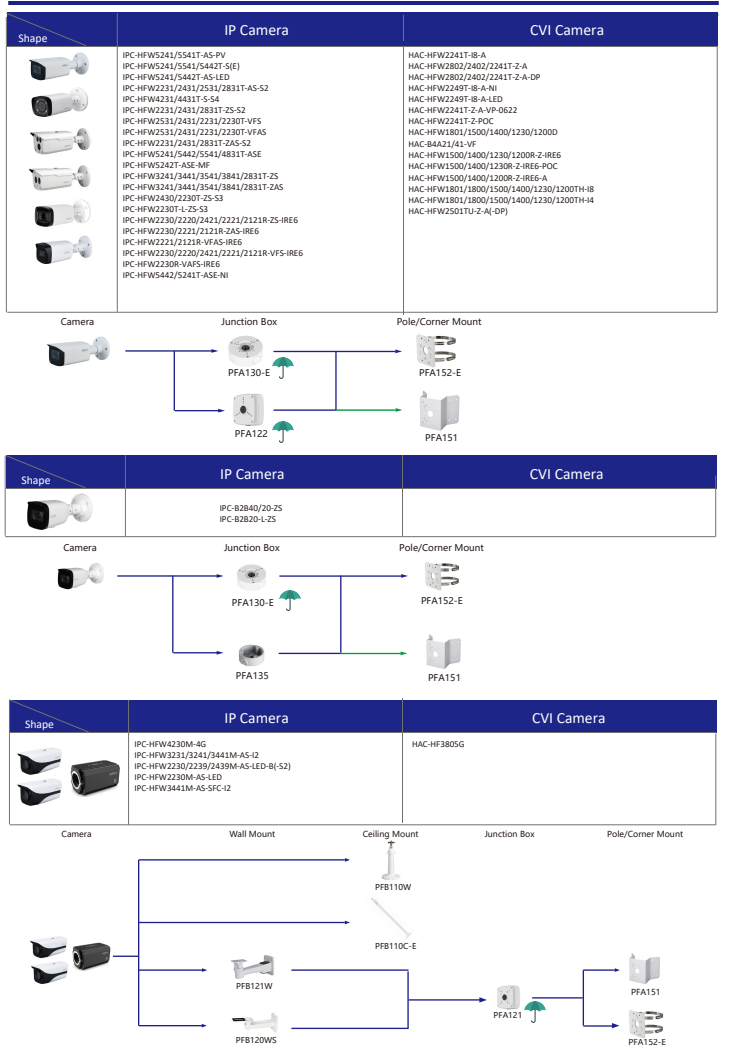

Camera Accessories Selection

Guide you how to install all the cameras

Selection of IP&CVI Box Camera

Selection of IP&CVI Bullet Camera

Selection of IP&CVI Bullet Camera

Selection of IP&CVI Bullet Camera

Selection of IP&CVI Dome Camera

| Shape | IP Camera | CVI Camera |
|-------|---|---|
| | IPC-HDBW3241E-Z IPC-HDBW5541/5442/5241/5831E-ZSE IPC-HDBW5541/5442/5241/5831E-ZE IPC-HDBW5442/5241/5831E-ZHE IPC-HDBW4231/4431E-Z-5A IPC-HDBW5242E-ZE-MF IPC-HDBW7442/7842/71242H-Z IPC-HDBW7442/7842H-Z4 IPC-HDBW7442H-ZFR IPC-HDBW7442H-Z4FR IPC-HDBW5842H-Z4HE | HAC-HDBW3802/3231E-Z HAC-HDBW3802/3231E-ZH HAC-HDBW3231Z-ZT |

| Shape | IP Camera | CVI Camera |
|-------|--|------------|
| | IPC-PDBW5831-8360-E4 IPC-PDBW82041-8360 | |

Selection of IP&CVI Dome Camera

| Shape | IP Camera | CVI Camera |
|-------|------------------|------------|
| | IPC-PDBW840-A180 | |