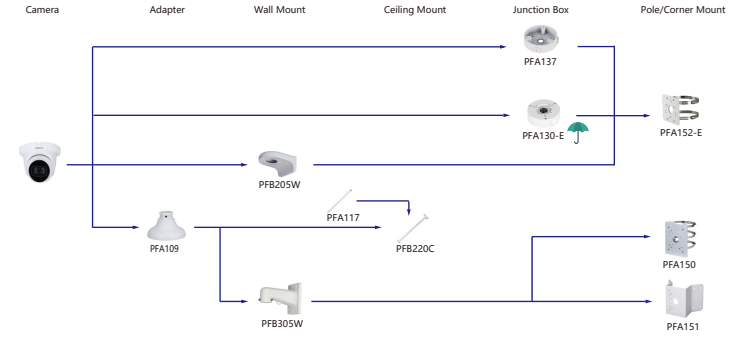

Shape	IP Camera	CVI Camera
		HAC-HDW2501/1500/1400/1200T/MQ-A HAC-HDW15500/1400/1200T/MQ