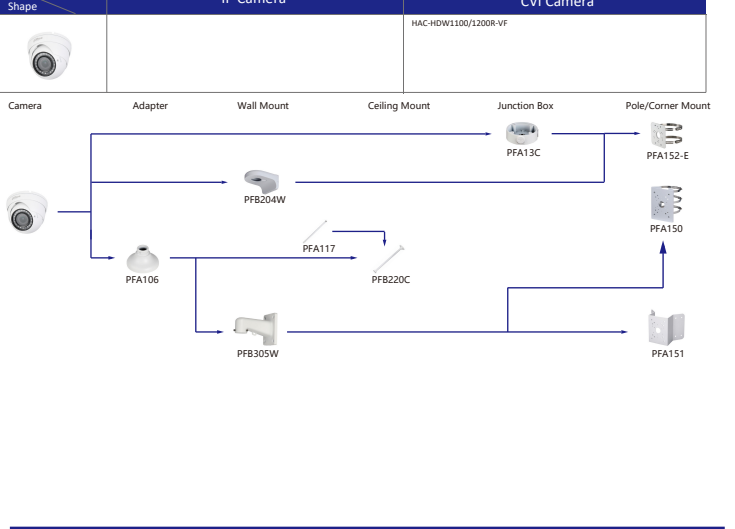

| Shape | IP Camera | CVI Camera |
|-------|--|------------------------------------|
| | IPC-D2840/20-ZS IPC-D2820-L-ZS IPC-D2840/20 IPC-D2820-L | HAC-D1A21/A1-ZF HAC-D3A51/A21-Z |

| Shape | IP Camera | CVI Camera |
|-------|-----------------------------|-----------------|
| | IPC-D1840/20 IPC-D1820-L | HAC-D1A21/A1/51 |

Selection of IP&CVI Eyeball Camera

Selection of IP&CVI Eyeball Camera

Selection of IP&CVI Eyeball Camera

Selection of IP&CVI Eyeball Camera

| Shape | IP Camera | CVI Camera |
|-------|-----------|---|
| | | HAC-HDW2501/1500T/MQ-Z-A-DP HAC-HDW2501T/MQ/1500/1400/1200T/MQ-Z-A HAC-HDW2501T/MQ/1500/1400/1200T/MQ-Z |