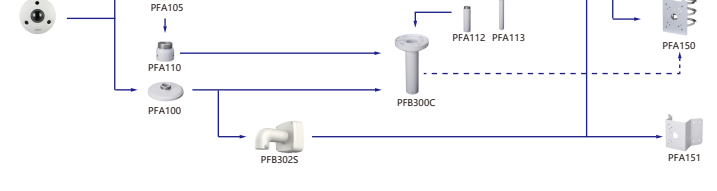

Shape	IP Camera	CVI Camera
	IPC-EB5541-AS IPC-EB5541P-M-AS IPC-EB5541P-M12-SA	

Shape	IP Camera	CVI Camera
	IPC-EW5541-AS	HAC-EW2501

- Orange font ----- Special accessories
- ----- Not recommended
- Red font ----- Special installation
- ----- Included in package, no need order
- ----- IP66

Selection of IP&CVI Dome Camera

Shape	IP Camera	CVI Camera
	IPC-HDBW5241/5541/5442/1831R-S IPC-HDBW5241/5541/5442R-ASE IPC-HDBW2231/2431/2831R-ZS-S2 IPC-HDBW2531/2431/2831R-ZAS-S2 IPC-HDBW3841/3441/3541/3241/2831/2431/2231/2220/2320R-ZS IPC-HDBW2531R-VAFS IPC-HDBW3841/3441/3541/3241/2431/2231/2320R-ZAS IPC-HDBW2531/2431/2231/2220/2320R-VFS IPC-HDBW2430/2320R-ZS-S3 IPC-HDBW2230R-L-ZS-S3 IPC-HDBW1831R IPC-HDBW5242R-ASE-MF IPC-HDBW5241/5442R-ASE-NI	HAC-HDBW2802/8 HAC-HDBW2802/2501/2402/2241/1801/1500/1400/1230/1200R-Z HAC-HDBW2802/2501/2402/2241/1500R-Z-DF HAC-HDBW2241/1230R-Z-POC