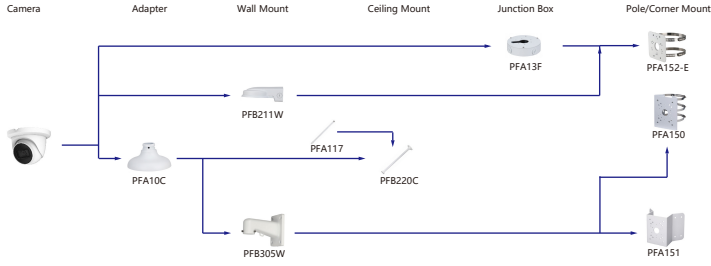

Shape	IP Camera	CVI Camera
		HAC-HDW2501/1500T/MQ-Z-A-DP HAC-HDW2501T/MQ/1500/1400/1200T/MQ-Z-A HAC-HDW2501T/MQ/1500/1400/1200T/MQ-Z