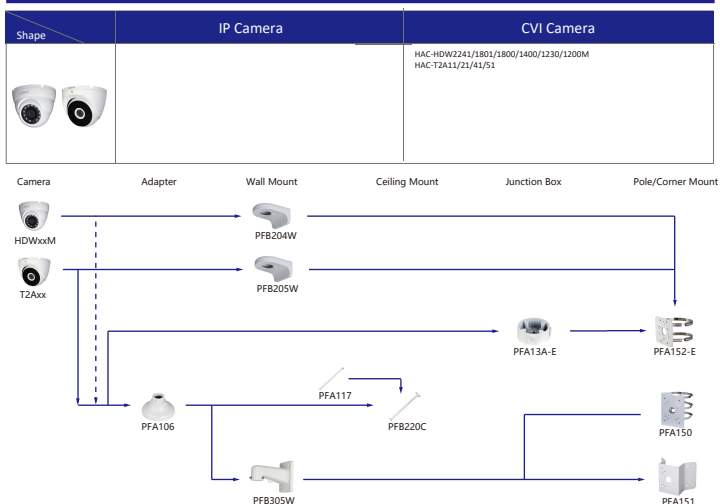

Selection of IP&CVI Dome Camera

| Shape | IP Camera | CVI Camera |
|-------|---|---|
| | IPC-HDBW5241/5541/5442/1831R-S IPC-HDBW5241/5541/5442R-ASE IPC-HDBW2231/2431/2831R-ZS-S2 IPC-HDBW2531/2431/2831R-ZAS-S2 IPC-HDBW3841/3441/3541/3241/2831/2431/2231/2220/2320R-ZS IPC-HDBW2531R-VAFS IPC-HDBW3841/3441/3541/3241/2431/2231/2320R-ZAS IPC-HDBW2531/2431/2231/2220/2320R-VFS IPC-HDBW2430/2320R-ZS-S3 IPC-HDBW2230R-L-ZS-S3 IPC-HDBW1831R IPC-HDBW5242R-ASE-MF IPC-HDBW5241/5442R-ASE-NI | HAC-HDBW2802/8 HAC-HDBW2802/2501/2402/2241/1801/1500/1400/1230/1200R-Z HAC-HDBW2802/2501/2402/2241/1500R-Z-DF HAC-HDBW2241/1230R-Z-POC |

| Shape | IP Camera | CVI Camera |
|-------|--|------------------------------------|
| | IPC-D2840/20-ZS IPC-D2820-L-ZS IPC-D2840/20 IPC-D2820-L | HAC-D1A21/A1-ZF HAC-D3A51/A21-Z |

| Shape | IP Camera | CVI Camera |
|-------|-----------------------------|-----------------|
| | IPC-D1840/20 IPC-D1820-L | HAC-D1A21/A1/51 |

Selection of IP&CVI Eyeball Camera

Selection of IP&CVI Eyeball Camera

Selection of IP&CVI Eyeball Camera

Selection of IP&CVI Eyeball Camera

| Shape | IP Camera | CVI Camera |
|-------|-----------|---|
| | | HAC-HDW2501/1500T/MQ-Z-A-DP HAC-HDW2501T/MQ/1500/1400/1200T/MQ-Z-A HAC-HDW2501T/MQ/1500/1400/1200T/MQ-Z |