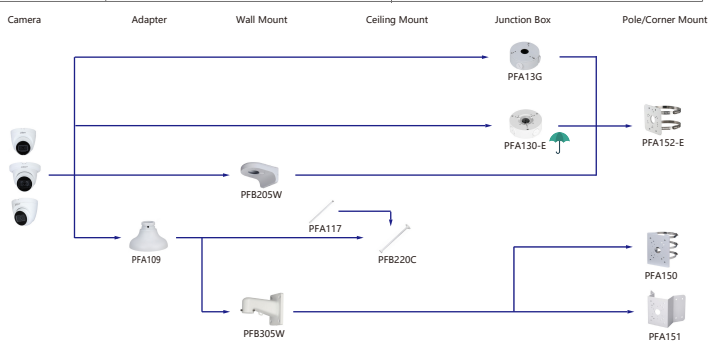

Shape	IP Camera	CVI Camera
		HAC-HDW2501TQ-A HAC-HDW15500/1400/1209/1200TQ-A HAC-HDW15500/1400/1209/1200TQ HAC-HDW2501TLMQ-A HAC-HDW15500/1400/1200TLMQ-A HAC-HDW15500/1400/1200TLMQ HAC-HDW1500/1400/1200TQ-A HAC-HDW1500/1400/1200TQ