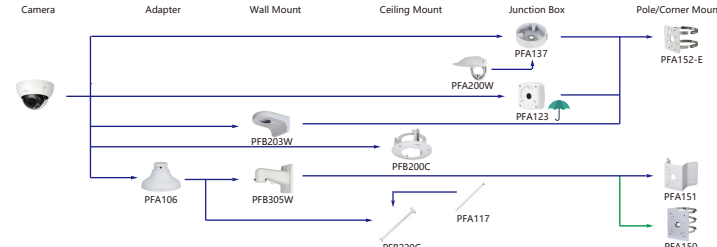

Shape	IP Camera	CVI Camera
	IPC-D2840/20-ZS IPC-D2820-L-ZS IPC-D2840/20 IPC-D2820-L	HAC-D1A21/A1-ZF HAC-D3A51/A21-Z

Shape	IP Camera	CVI Camera
	IPC-D1840/20 IPC-D1820-L	HAC-D1A21/A1/51