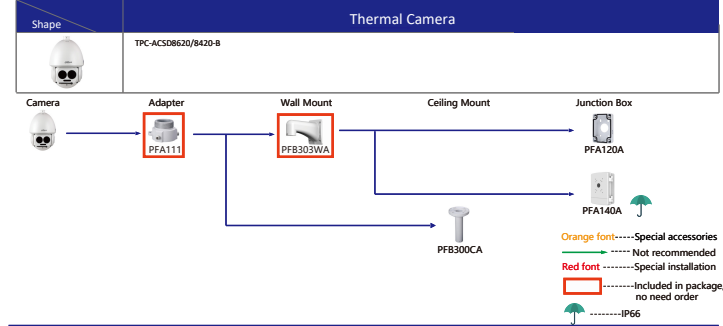

Selection of Thermal Camera