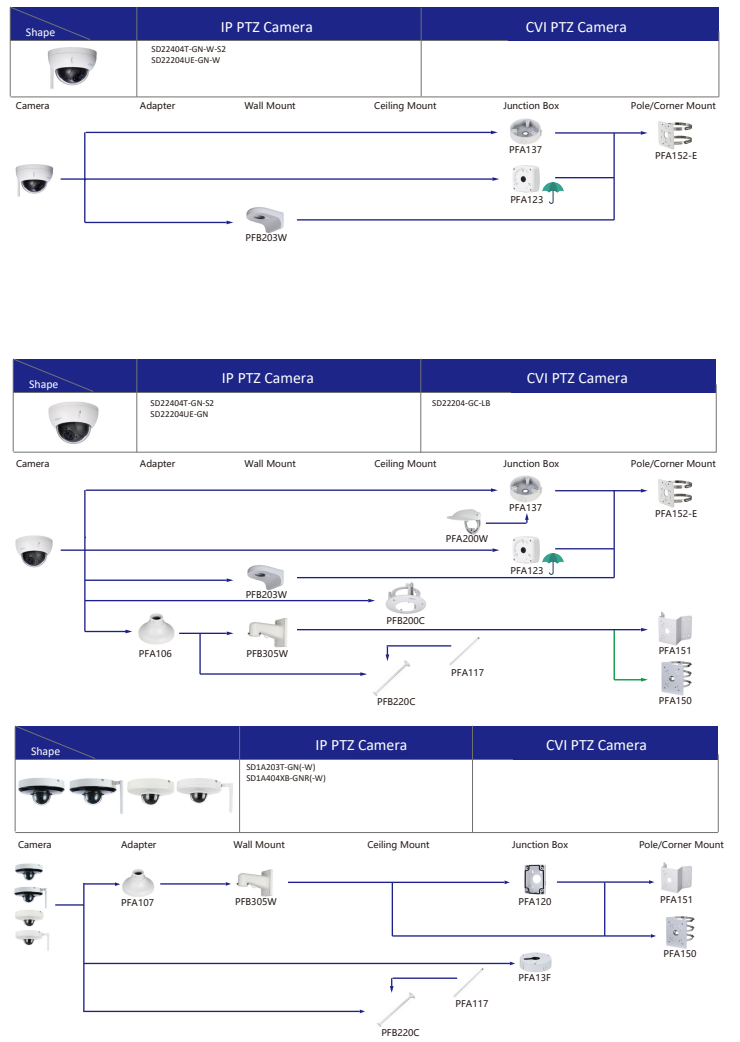

Selection of PTZ Camera