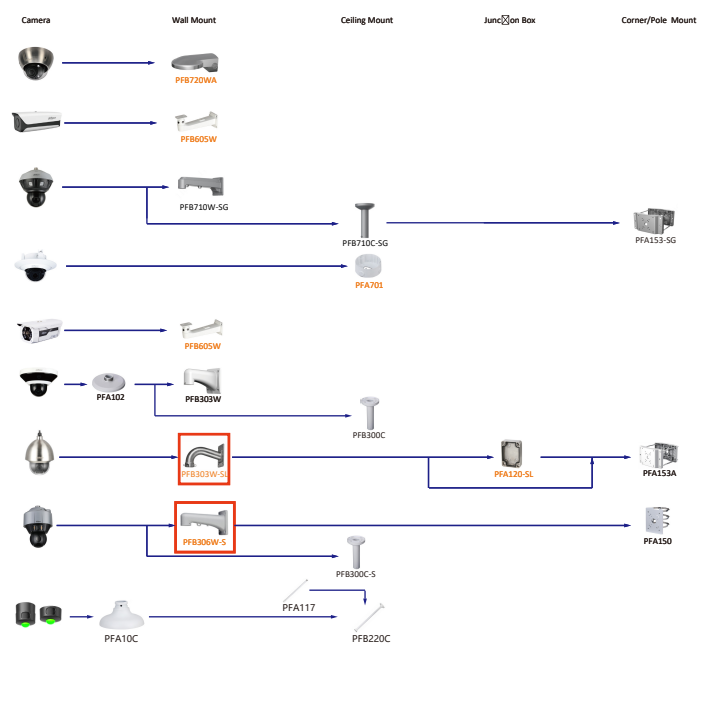

Selection of Special Camera

Shape	Special Camera		Shape	Special Camera	
	IPC-HDBW8232E-Z-SL			SD60230U-HM-SL	
	IPC-HFW5221E-Z-IRA/IRA			IPC-HDPW5241/5442/5541G-Z IPC-HDPW5242G-Z-MF	
	PSDW82442M-A370-D440 PSDW81642M-A180-D440 PSDW81642M-A390 PSDW8842M-A180	PSDW81642M-A360 PSDW8842M-A180		PSDW56315-8360 PSDW52315-8120	
	IPC-HFW5100-8RA IPC-HFW5200-8RA			Parking Space Detector	
	SDTS4005-4F-WA SDTSX225-2F-WA-0600