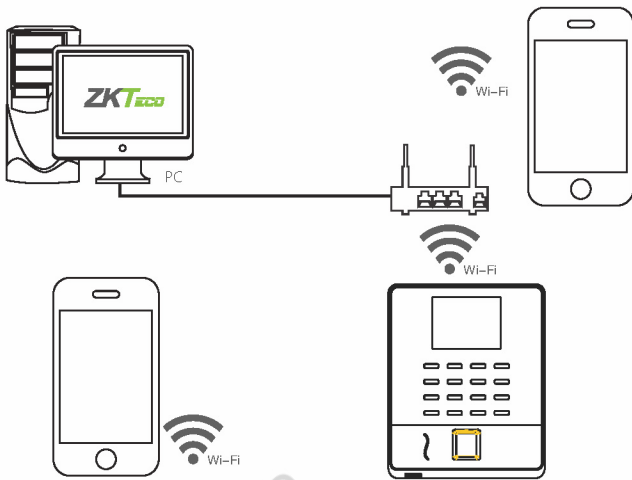

Specifications

Fingerprint Capacity	1000 / 1500 (without SSR)
Finger Algorithm	ZKFinger VX10.0
Record Capacity	50,000
Display	2.8-inch TFT Screen
Communication	Wi-Fi , USB-Host
Standard Functions	SSR, DST, Self-Service Query, Automatic Status Switch, T9 Input 9 digit user ID
Optional Functions	TA Assistant APP, Time Cube Cloud Solution, ADMS
Power Supply	DC 5V 0.8A
Operating Temp	0 °C- 45 °C
Operating Humidity	20%-80%
Dimension	165 x 133 x 21 mm

Configuration