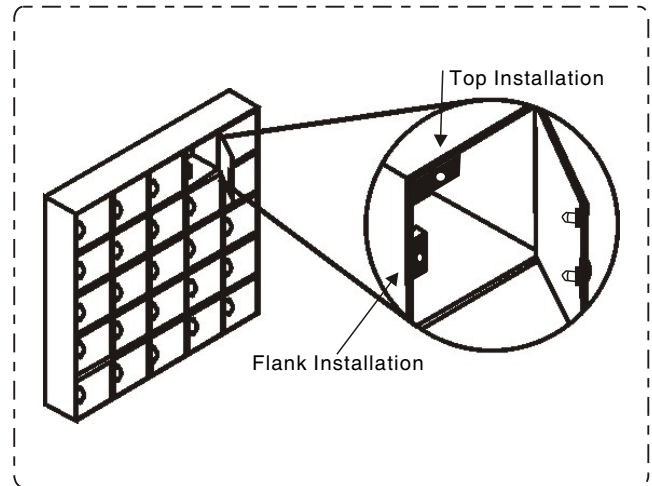

YLI ELECTRONIC

Electric Cabinet Lock

Model:YE-302A/B

Specification

- Lock Dimension:
54.5Lx41Wx28H(mm) (YE-302A)
52.5Lx27Wx28H(mm) (YE-302B)
- Bolt Dimension:
10Lx10Wx10H(mm) (YE-302A)
10Lx 8W(mm) (YE-302B)
- Voltage: 12VDC
- Current: 0.6A
- Temp.: -40℃~+50℃
- Suitable For: Cabinet, Drawer, Mini Door
- Weight:
0.18 kg (YE-302A)
0.14 kg (YE-302B)

Installation

Installation