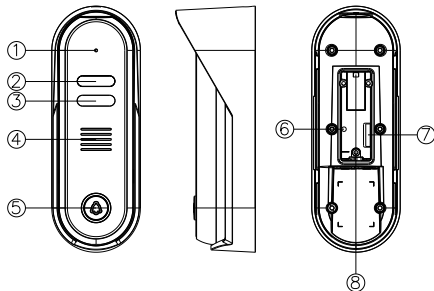

Contents

1. Part Names
2. Wiring and Installation
3. Package Contents
4. Specification

1. Part Names

No.	Contents	No.	Contents
1	MIC	6	Reset button (Press the button for 5 sec, You can initialize status of Camera)
2	LED&CDS	7	Contact Port (Door Release)
3	Camera		
4	Speaker	8	PoE
5	Call button		

2. Wiring and Installation

- ① Fix a bracket on a wall with screws
- ② Connect UTP and Door release cable on the back side of a door camera
- ③ Tighten a screw at the rear side of camera. ***Overtightening may cause the O-ring to break.**
- ④ Put a Door camera unit into a wall bracket.
- ⑤ Tighten a screw at the top side of a door camera.

3. Package Contents

PRODUCT

ANGLE B/K

WALL B/K

MANUAL

(T)4 x 15mm WALL BRACKET SCREW

(M)3 x 6mm MONITOR SCREW

4. Specification

Model	CIOT-D20P
Spec	
Wiring	UTP (CAT.5e)
Voltage	INPUT : PoE DC 36V ~ 54V
Power Consumption	Standby :3W , Max :10W
Transmission	Audio : VoIP(SIP Standard)
Wiring & Distance	UTP (CAT.5e) Standard 70m
Temperature	-10°C ~ +40°C
Video	H.264
Mount Type	Surface
Angle	90°
OS	Linux
Fixel	2Mega Pixel FHD
Certification	IP67
Dimension (mm)	59(W) X 164(H) X 42.1(D)