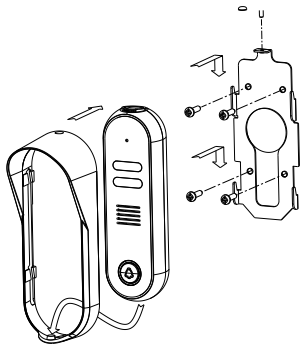

Contents

1. Part Names
2. Wiring and Installation
3. Package Contents
4. Specification

1. Part Names

No.	Contents	No.	Contents
1	MIC	6	Reset button (Press the button for 5 sec, You can initialize status of Camera)
2	LED&CDS	7	Contact Port (Door Release)
3	Camera		
4	Speaker	8	PoE
5	Call button		

2. Wiring and Installation

- ① Fix a bracket on a wall with screws
- ② Connect UTP and Door release cable on the back side of a door camera
- ③ Tighten a screw at the rear side of camera. ***Overtightening may cause the O-ring to break.**
- ④ Put a Door camera unit into a wall bracket.
- ⑤ Tighten a screw at the top side of a door camera.

3. Package Contents

PRODUCT

ANGLE B/K

WALL B/K

MANUAL

(T)4 x 15mm WALL BRACKET SCREW

(M)3 x 6mm MONITOR SCREW

4. Specification

Model	CIOT-D20P
Spec	
Wiring	UTP (CAT.5e)
Voltage	INPUT : PoE DC 36V ~ 54V
Power Consumption	Standby :3W , Max :10W
Transmission	Audio : VoIP(SIP Standard)
Wiring & Distance	UTP (CAT.5e) Standard 70m
Temperature	-10°C ~ +40°C
Video	H.264
Mount Type	Surface
Angle	90°
OS	Linux
Fixel	2Mega Pixel FHD
Certification	IP67
Dimension (mm)	59(W) X 164(H) X 42.1(D)