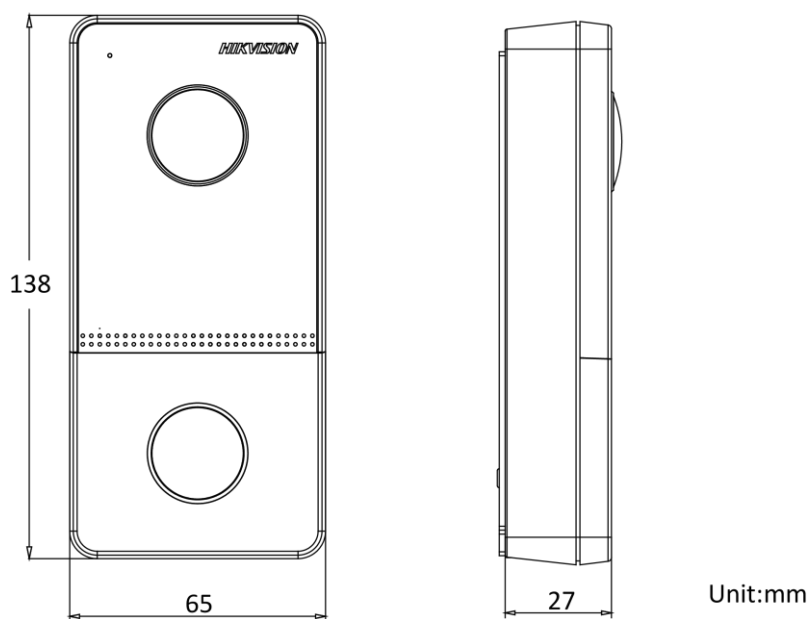

▪ **Dimension**

▪ **Accessory**

▪ **Optional**

DS-KAW50-1	DS-KABV6113-RS Villa Door Station Rain Shield	DS-KAW50-1N

Headquarters

No.555 Qianmo Road, Binjiang District,
Hangzhou 310051, China
T +86-571-8807-5998
www.hikvision.com

Follow us on social media to get the latest product and solution information.