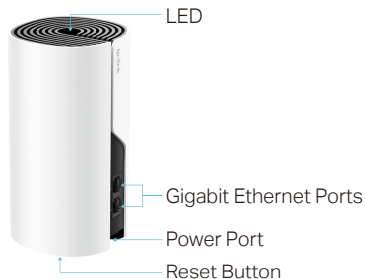

Specifications

Hardware

- Ports: 2 WAN/LAN Gigabit Ethernet Ports, 1 Power Port
- Buttons: 1 Reset button on the underside
- Antenna Type: 2 internal dual-band antennas per Deco unit
- Dimensions: 6.4 × 3.6 × 3.6 in. (162.3 × 90.7 × 90.7 mm)
- Power Adapter Input: 100-240V~ 50/60Hz 0.3A
- Power Adapter Output: 12V $\square$ 1A

Wireless

- **Wireless Standards:** IEEE 802.11 ac/n/a 5 GHz, IEEE 802.11 b/g/n 2.4 GHz
- **Frequency:** 2.4 GHz and 5 GHz
- **Signal Rate:** 867 Mbps at 5 GHz, 300 Mbps at 2.4 GHz
- **Transmit Power:** FCC: <30 dBm, CE: <20 dBm (2.4 GHz), <23 dBm (5 GHz)
- **Wireless Security:** WPA-PSK/WPA2-PSK

Software

- **Working Mode:** Router, Access Point
- **WAN Type:**
  Dynamic IP/Static IP/PPPoE/L2TP/PPTP
- **DHCP:** Server, Client
- **Quality of Service:** WMM
- **Firewall Security:** SPI Firewall
- **Protocols:** Supports IPv4 and IPv6
- **Guest Network:** 2.4 GHz guest network x 1, 5 GHz guest network x 1
- **Features:** Parental Controls, QoS (Quality of Service), Reporting, Assisted Setup, Address Reservation, Port Forwarding, TP-Link DDNS, VLAN, IPv6, LED Control
- **Management:** Local Management, Remote Management

Others

- **Certification:** CE, FCC, RoHS
- **Environment:**
  Operating Temperature: 0°C~40°C (32°F~104°F)
  Storage Temperature: -40°C~60°C (-40°F~140°F)
  Operating Humidity: 10%~90% non-condensing
  Storage Humidity: 5%~90% non-condensing
- **Package Contents for Deco S4 (3-pack):**
  3 Deco S4R units
  3 Power Adapters
  1 RJ45 Ethernet Cable
  Quick Installation Guide
- **Package Contents for Deco S4 (2-pack):**
  2 Deco S4R units
  2 Power Adapters
  1 RJ45 Ethernet Cable
  Quick Installation Guide
- **Package Contents for Deco S4 (1-pack):**
  1 Deco S4R unit
  1 Power Adapter
  1 RJ45 Ethernet Cable
  Quick Installation Guide