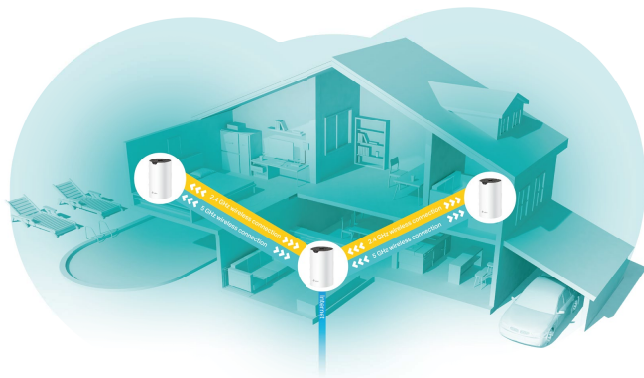

deco™ | Whole Home Mesh Wi-Fi System
Seamless Roaming | Parental Controls | Easy Setup

AC1200 Whole Home Mesh Wi-Fi System

Deco S4

Highlights

Fast. Stable. Everywhere.

Deco is the simplest way to guarantee a strong Wi-Fi signal in every corner of your home. Enjoy fast, stable connections for an army of devices in a whole-home coverage. Setup is made easier with the Deco app there to walk you through every step.

Wi-Fi Dead-Zone Killer

Eliminate weak signal areas with whole home Wi-Fi. No more searching around for a stable connection.

No More Buffering

3x faster AC1200 dual band Wi-Fi ensures a smooth gaming and 4K streaming experience with 11ac Wave 2 MU-MIMO technology and provides lag-free connections for up to 100 devices.

Seamless Roaming with One Wi-Fi Name

Deco units work together to form one unified Wi-Fi network with a single SSID. Walk through your home and stay connected with the fastest possible speeds thanks to Deco's seamless coverage and Plug-and-Play Mesh Technology.

Parental Controls

Limit online time and block inappropriate content according to unique profiles created for each family member.

Features

Assisted Setup

Easily set up Decos and find the ideal spot to place each unit