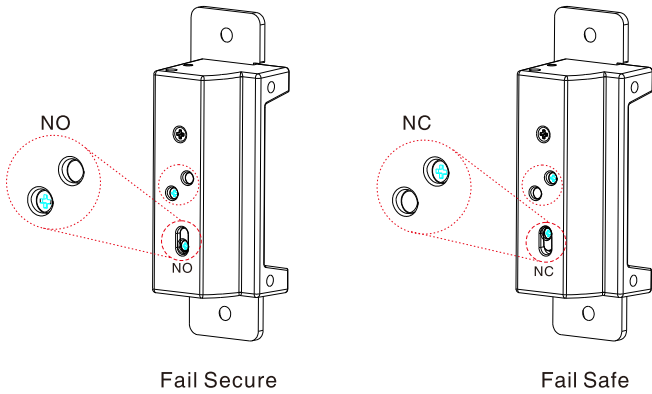

YS-138LK-S

Long Type European Electric Strike

Product overview

YS-138LK-S is the same as YS-138LK. The difference is that YS-138LK-S has signal output. YS-138LK-s is a Long Type European Electric Strike. Which is made of Stainless Steel. The Holding Force is 500KG. The Voltage is default DC12V. But DC24V is available. The current is Fail Secure(YS-138LKNO); Fail Safe(YS-138LKNC). Which is suitable for Wooden Door, Metal Door,PVC Door.

Dimensions

Unit: mm

Parameter/Model	YS-138LK-S
Parameter	Description
Lock Size	250Lx43.7Wx35H(mm)
Strike Structure	stainless steel precision casting
Holding Force	1000kg
Voltage	DC12V (Need Order DC24V)
Current	12V/320mA;24V/160mA
Suitable For	Wooden Door,Metal Door,PVC Door
Signal Output	Door status Output,NO/NC/COM
Surface Temperature	Within +20°C
Suitable Temperature	-10~+55°C(14-131F)
Operating Humidity	0~95%(non-condensing)
Face plate Housing	Painted Steel
Function	Built-out MOV
Optional Accessories	YS-308
Weight	0.42kg

Installation dimension

Installation

Shenzhen YLI Electric Lock Co.,Ltd.

Function Conversion

You can set the operation mode of Fail Safe or Fail Secure.

Loose the screw and tighten it in the other hole.

Fail Safe(NC): When power off, the door is in the open status.

Fail Secure(NO): When power off, the door is in the closed status.

Accessories

If the door frame is too thick, please use the extension plate. Installation is as the follows.

Extension plate(need order)

Options of Mechanical Lock