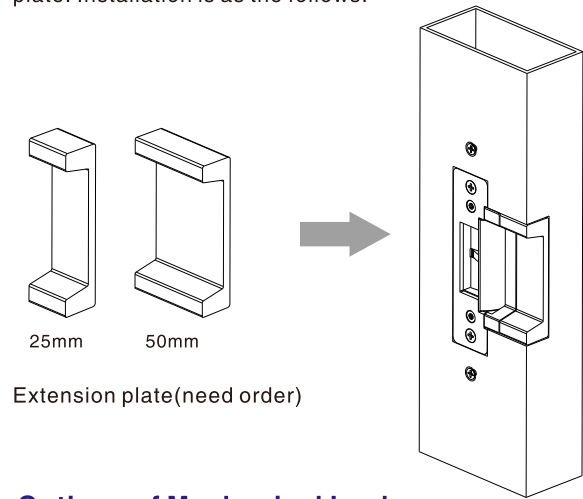

Dimensions

Unit: mm

Parameter/Model	YS-138LK-S
Parameter	Description
Lock Size	250Lx43.7Wx35H(mm)
Strike Structure	stainless steel precision casting
Holding Force	1000kg
Voltage	DC12V (Need Order DC24V)
Current	12V/320mA;24V/160mA
Suitable For	Wooden Door,Metal Door,PVC Door
Signal Output	Door status Output,NO/NC/COM
Surface Temperature	Within +20°C
Suitable Temperature	-10~+55°C(14-131F)
Operating Humidity	0~95%(non-condensing)
Face plate Housing	Painted Steel
Function	Built-out MOV
Optional Accessories	YS-308
Weight	0.42kg

Installation dimension

Installation

Shenzhen YLI Electric Lock Co.,Ltd.

Function Conversion

You can set the operation mode of Fail Safe or Fail Secure.

Loose the screw and tighten it in the other hole.

Fail Safe(NC): When power off, the door is in the open status.

Fail Secure(NO): When power off, the door is in the closed status.

Accessories

If the door frame is too thick, please use the extension plate. Installation is as the follows.

Extension plate(need order)

Options of Mechanical Lock