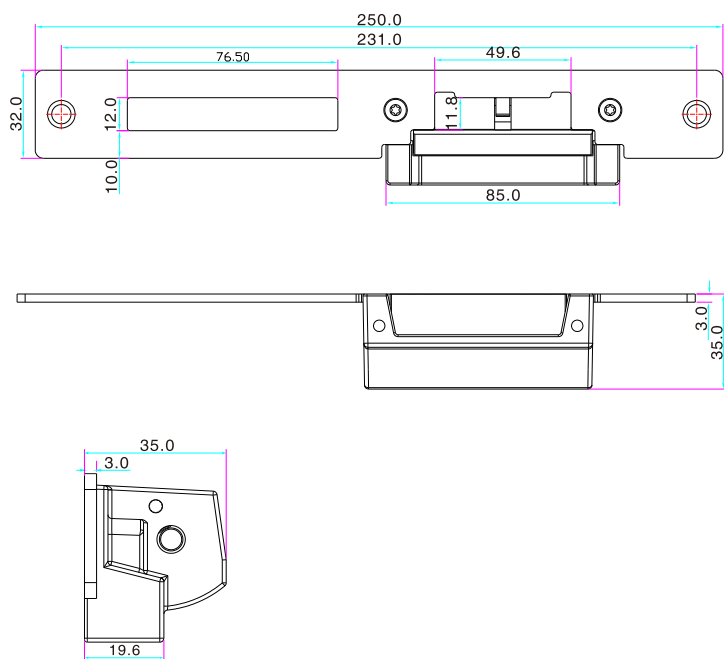

YS-138LK-S

Long Type European Electric Strike

Product overview

YS-138LK-S is the same as YS-138LK. The difference is that YS-138LK-S has signal output. YS-138LK-s is a Long Type European Electric Strike. Which is made of Stainless Steel. The Holding Force is 500KG. The Voltage is default DC12V. But DC24V is available. The current is Fail Secure(YS-138LKNO); Fail Safe(YS-138LKNC). Which is suitable for Wooden Door, Metal Door,PVC Door.

Dimensions

Unit: mm

Parameter/Model	YS-138LK-S
Parameter	Description
Lock Size	250Lx43.7Wx35H(mm)
Strike Structure	stainless steel precision casting
Holding Force	1000kg
Voltage	DC12V (Need Order DC24V)
Current	12V/320mA;24V/160mA
Suitable For	Wooden Door,Metal Door,PVC Door
Signal Output	Door status Output,NO/NC/COM
Surface Temperature	Within +20°C
Suitable Temperature	-10~+55°C(14-131F)
Operating Humidity	0~95%(non-condensing)
Face plate Housing	Painted Steel
Function	Built-out MOV
Optional Accessories	YS-308
Weight	0.42kg

Installation dimension

Installation

Shenzhen YLI Electric Lock Co.,Ltd.

Function Conversion

You can set the operation mode of Fail Safe or Fail Secure.

Loose the screw and tighten it in the other hole.

Fail Safe(NC): When power off, the door is in the open status.