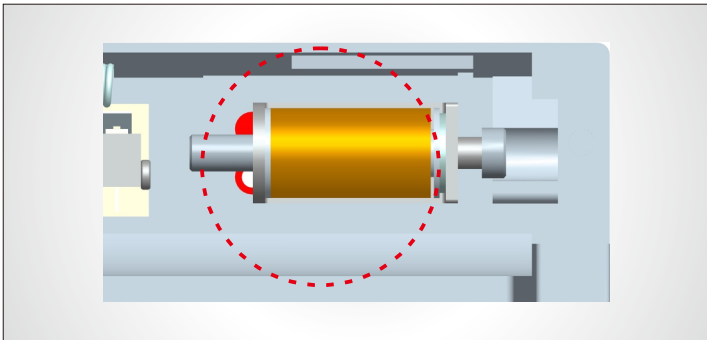

YS-138LK-S

Long Type European Electric Strike

Product overview

YS-138LK-S is the same as YS-138LK. The difference is that YS-138LK-S has signal output. YS-138LK-s is a Long Type European Electric Strike. Which is made of Stainless Steel. The Holding Force is 500KG. The Voltage is default DC12V. But DC24V is available. The current is Fail Secure(YS-138LKNO); Fail Safe(YS-138LKNC). Which is suitable for Wooden Door, Metal Door,PVC Door.

Installation dimension

Installation

Shenzhen YLI Electric Lock Co.,Ltd.

Function Conversion

You can set the operation mode of Fail Safe or Fail Secure.

Loose the screw and tighten it in the other hole.

Fail Safe(NC): When power off, the door is in the open status.

Fail Secure(NO): When power off, the door is in the closed status.

Accessories

If the door frame is too thick, please use the extension plate. Installation is as the follows.

Extension plate(need order)

Options of Mechanical Lock

Suitable for: YS-138LK

Specific solenoid valve

Specially designed solenoid valve has the long useful life over 1,000,000 times.

Signal Output

■	Green:NO	} Door Status N.C. contact output : open status N.O. contact output : closed status
■	White:COM	
■	Yellow:NC	
■	Red:+	} DC 12V(Default); DC 24V(Order)
■	Black:-	