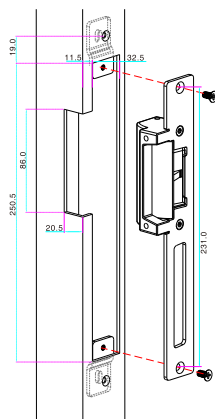

YS-138LK-S

Long Type European Electric Strike

Product overview

YS-138LK-S is the same as YS-138LK. The difference is that YS-138LK-S has signal output. YS-138LK-s is a Long Type European Electric Strike. Which is made of Stainless Steel. The Holding Force is 500KG. The Voltage is default DC12V. But DC24V is available. The current is Fail Secure(YS-138LKNO); Fail Safe(YS-138LKNC). Which is suitable for Wooden Door, Metal Door,PVC Door.

Dimensions

Unit: mm

Parameter/Model	YS-138LK-S
Parameter	Description
Lock Size	250Lx43.7Wx35H(mm)
Strike Structure	stainless steel precision casting
Holding Force	1000kg
Voltage	DC12V (Need Order DC24V)
Current	12V/320mA;24V/160mA
Suitable For	Wooden Door,Metal Door,PVC Door
Signal Output	Door status Output,NO/NC/COM
Surface Temperature	Within +20°C
Suitable Temperature	-10~+55°C(14-131F)
Operating Humidity	0~95%(non-condensing)
Face plate Housing	Painted Steel
Function	Built-out MOV
Optional Accessories	YS-308
Weight	0.42kg

Installation dimension

Installation

Shenzhen YLI Electric Lock Co.,Ltd.

Function Conversion

You can set the operation mode of Fail Safe or Fail Secure.

Loose the screw and tighten it in the other hole.

Fail Safe(NC): When power off, the door is in the open status.