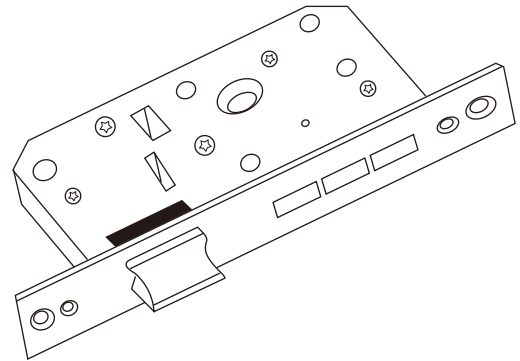

YS-138LK-S

Long Type European Electric Strike

Product overview

YS-138LK-S is the same as YS-138LK. The difference is that YS-138LK-S has signal output. YS-138LK-s is a Long Type European Electric Strike. Which is made of Stainless Steel. The Holding Force is 500KG. The Voltage is default DC12V. But DC24V is available. The current is Fail Secure(YS-138LKNO); Fail Safe(YS-138LKNC). Which is suitable for Wooden Door, Metal Door,PVC Door.

Dimensions

Unit: mm

Parameter/Model	YS-138LK-S
Parameter	Description
Lock Size	250Lx43.7Wx35H(mm)
Strike Structure	stainless steel precision casting
Holding Force	1000kg
Voltage	DC12V (Need Order DC24V)
Current	12V/320mA;24V/160mA
Suitable For	Wooden Door,Metal Door,PVC Door
Signal Output	Door status Output,NO/NC/COM
Surface Temperature	Within +20°C
Suitable Temperature	-10~+55°C(14-131F)
Operating Humidity	0~95%(non-condensing)
Face plate Housing	Painted Steel
Function	Built-out MOV
Optional Accessories	YS-308
Weight	0.42kg

Fail Secure(NO): When power off, the door is in the closed status.

Accessories

If the door frame is too thick, please use the extension plate. Installation is as the follows.

Extension plate(need order)

Options of Mechanical Lock

Suitable for: YS-138LK

Specific solenoid valve

Specially designed solenoid valve has the long useful life over 1,000,000 times.

Signal Output

■	Green:NO	} Door Status N.C. contact output : open status N.O. contact output : closed status
■	White:COM	
■	Yellow:NC	
■	Red:+	} DC 12V(Default); DC 24V(Order)
■	Black:-	