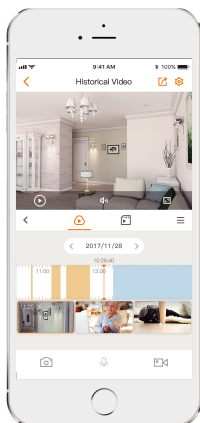

Sends alerts to your smartphone when it detects abnormal sound

Security Siren

Scare stangers away from your home

Alarm Notification

Sends instant alerts to your mobile phone when an event is detected

24/7 Recording

Scare stangers away from your home

Two-way Talk

Communicate with family and pets easily

Cloud Service

Supports Cloud Storage or Micro SD card (up to 256GB)

Stay close with what you care

With Cloud service, you will have access to what you care as long as Internet is available. You can record daily or motion videos on Cloud and playback anytime anywhere.

Specifications

Camera

1/2.8" 2Megapixel Progressive CMOS
 2MP (1920 x 1080)
 Night Vision: 20m (66ft) IR Distance
 2.8mm Fixed Lens
 Field of View : 97° (H), 52° (V), 114° (D)

Video & Audio

Video Compression : H.265/H.264
 Up to 25/30fps Frame Rate
 8x Digital Zoom
 Two-way Audio

Notice Management

Motion Detection
 Human Detection
 Configurable Region
 Abnormal Sound Alarm

Network

Wi-Fi: IEEE802.11b/g/n, 50m Open Field
 Imou App: iOS, Android
 onvif

Auxiliary Interface

Micro SD Card Slot (up to 256GB)
 Built-in Mic & Speaker
 Reset Button