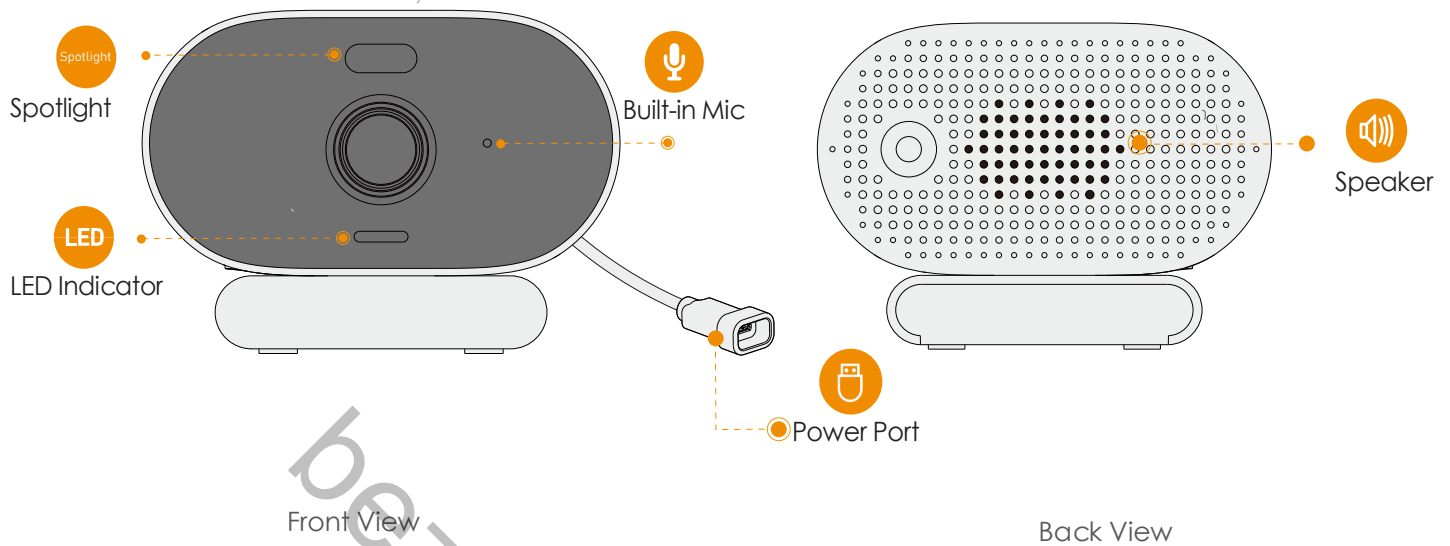

imou

Versa

1080P H.265 Wi-Fi Bullet Camera

Versa delivers 2MP live monitoring with a 2.8mm F1.6 high performance lens, it supports four night vision modes for clear-as day clarity even in pitch dark. With IP65 certified casing, the camera can be used outdoors under different weather conditions. With 120dB security siren, Versa actively keeps unwelcome visitors away from what you care about. With magnetic mounting bracket you can put it everywhere you want it.

Scare stangers away from your home

Two-way Talk

Communicate with family and pets easily

Cloud Service

Supports Cloud Storage or Micro SD card (up to 256GB)

Stay close with what you care

With Cloud service, you will have access to what you care as long as Internet is available. You can record daily or motion videos on Cloud and playback anytime anywhere.

Specifications

Camera

1/2.8" 2Megapixel Progressive CMOS
 2MP (1920 x 1080)
 Night Vision: 20m (66ft) IR Distance
 2.8mm Fixed Lens
 Field of View : 97° (H), 52° (V), 114° (D)

Video & Audio

Video Compression : H.265/H.264
 Up to 25/30fps Frame Rate
 8x Digital Zoom
 Two-way Audio

Notice Management

Motion Detection
 Human Detection
 Configurable Region
 Abnormal Sound Alarm

Network

Wi-Fi: IEEE802.11b/g/n, 50m Open Field
 Imou App: iOS, Android
 onvif

Auxiliary Interface

Micro SD Card Slot (up to 256GB)
 Built-in Mic & Speaker
 Reset Button