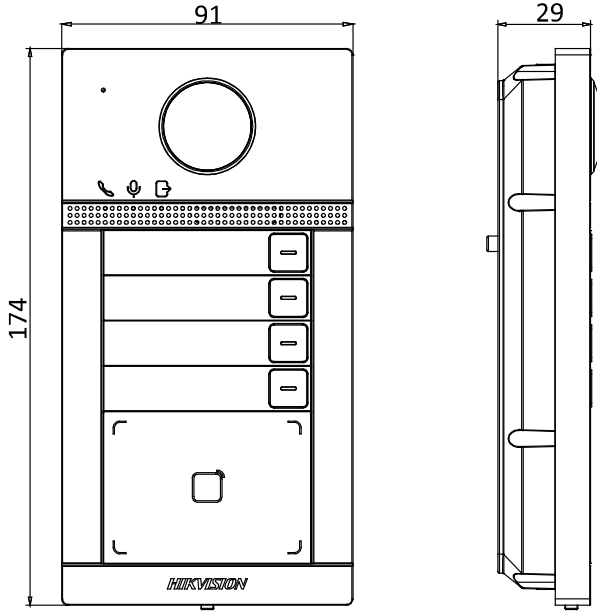

3	Camera	8	MicroSD Card Slot & Debugging Port
4	Loudspeaker	9	LAN
5	Button	10	Terminals

Dimension