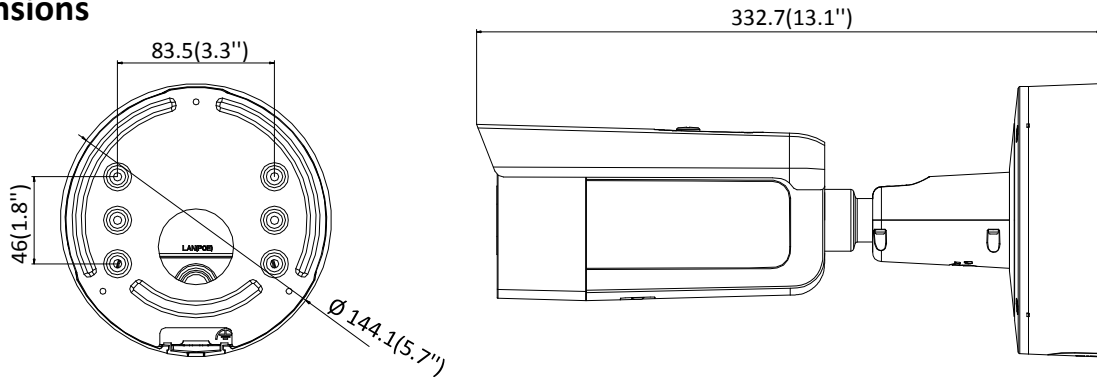

Material	Front cover: metal, back cover: metal
Dimensions	Camera: $\Phi 144 \times 332.7$ mm ($\Phi 5.7'' \times 13.1''$)
Weight	Camera: 1400 g (3.1 lb.) With package: 2500 g (5.5 lb.)

Available Model:

DS-2CD2685G0-IZS (2.8 to 12 mm)

Dimensions

Unit: mm(inch)

Accessories