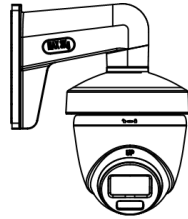

DS-1272ZJ-110-TRS

▪ Accessory