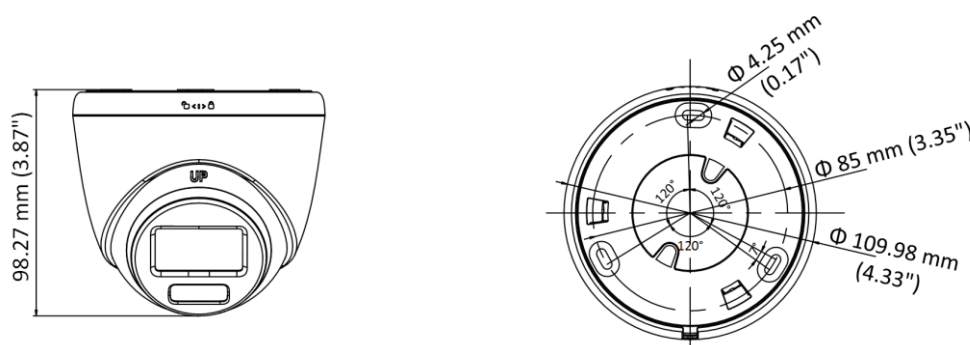

▪ Available Model

DS-2CE72DF0T-F

▪ Dimension