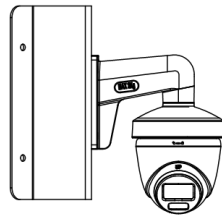

DS-1276ZJ-SUS

▪ Accessory