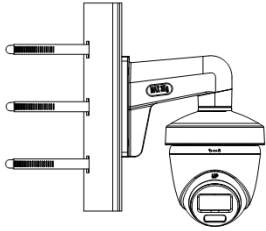

▪ Accessory

DS-1275ZJ-SUS