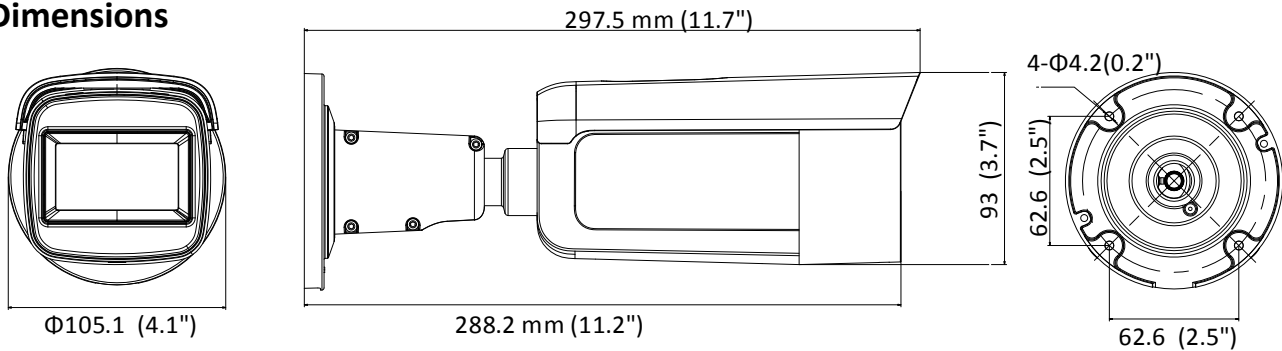

Material	Metal
Dimensions	Φ 105.1 × 297.5 mm (Φ 4.1" × 11.7")
Weight	Camera: Approx. 1285 g (2.8 lb.) With Package: Approx. 1964 g (4.3 lb.)

Available Model:

DS-2CD2663G1-IZ(2.8 to 12 mm), DS-2CD2663G1-IZS(2.8 to 12 mm)

Dimensions

Accessories