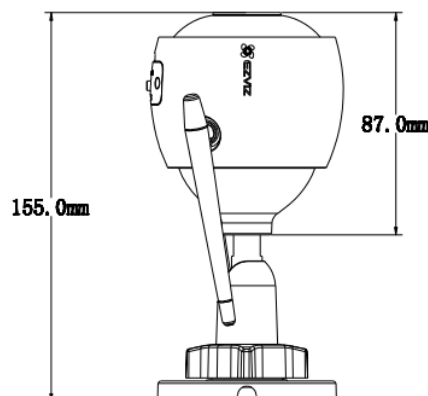

Weatherproof and Dustproof, IP67

Micro SD Slot for Local Storage (Up to 256GB)

Secure Cloud Storage (Optional)*

Dimension

Specifications

Model	CS-C3N (A0-3H2WFRL)(2.8mm)
Camera	
Image sensor	1/2.7" Progressive Scan CMOS
Shutter Speed	Self-adaptive shutter
Lens	2.8mm @ F2.0, view angle: 125°(Diagonal), 104° (Horizontal) 4mm@ F2.0, view angle:102°(Diagonal), 86° (Horizontal)
Lens Mount	M12
Day & Night	IR-Cut filter with auto-switching
DNR	3D DNR
WDR	Digital WDR
Compression	
Video Compression	H.265, H.264
Video Bit Rate	Ultra-HD; HD; Standard. Adaptive bit rate.
Image	
Max. Resolution	1920 × 1080
Frame Rate	Max: 30fps; Self-Adaptive during network transmission
BLC	Supports
Network Functions	
Smart Alarm	AI Powered Human Detection
Wi-Fi Pairing	AP Pairing
Protocol	EZVIZ Cloud Proprietary Protocol
Interface Protocol	EZVIZ Cloud Proprietary Protocol
Max. Bitrate	2Mbps
Interface	
Storage	Micro SD card slot (Max. 256G)
Wired network	RJ45 × 1 (10M/100M Adaptive Ethernet Port)
Wi-Fi	
Standard	IEEE802.11b, 802.11g, 802.11n
Frequency Range	2.4GHz ~ 2.4835 GHz
Channel Bandwidth	Supports 20MHz
Security	64/128-bit WEP, WPA/WPA2, WPA-PSK/WPA2-PSK
Transmission Rate	11b: 11Mbps, 11g: 54Mbps, 11n: 144Mbps
General	
Operating Conditions	-22°F to 140 °F (-30°C ~ 60°C); Humidity 95% or less (non-condensing)
Power Supply	DC 12V/1A
Power Consumption	Max. 7W
IP Grade	IP67
Night Vision Distance (Black/White Night Vision Mode)	Max. 30 meters(98.43ft)
Audio Reception	Max. 5m
Dimensions	75.5mm × 75.5mm × 155mm(2.97 " × 2.97 " × 6.10 ")
Packaging Dimensions	227mm × 100mm × 92mm(8.94 " × 3.94 " × 3.62 ")
Net Weight	422g(0.93lbs)