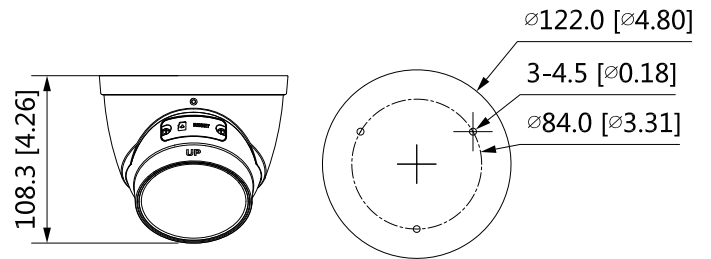

Structure

Casing	Metal
Dimensions	108.3 mm × Φ122 mm (4.3" × Φ4.8")
Net Weight	0.69 kg (1.5 lb)
Gross Weight	0.87 kg (1.9 lb)

Ordering Information

Type	Part Number	Description
4MP Camera	DH-IPC-HDW1431TP-ZS-S4	4MP Entry IR vari-focal Eyeball Network Camera,PAL
	DH-IPC-HDW1431TN-ZS-S4	4MP Entry IR Vari-focal Eyeball Network Camera,NTSC
Accessories (optional)	PFA130-E	Junction Box
	PFB203W	Wall mount
	PFA106	Mount adapter
	PFB220C	Ceiling mount
	PFA152-E	Pole Mount
	PFM321D	DC12V1A Power adapter
	LR1002-1ET/1EC	Single-port long reach ethernet Over coax extender
	PFM900-E	Integrated mount tester
	PFM114	TLC SD card

Dimensions (mm[inch])

Accessories

Optional: