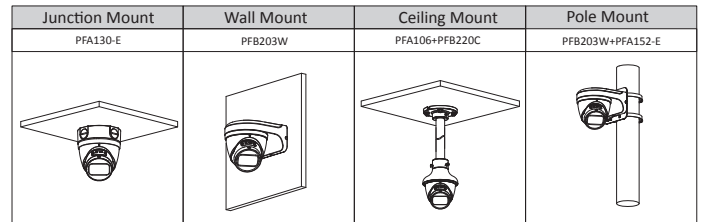

Structure

Casing	Metal
Dimensions	108.3 mm × Φ122 mm (4.3" × Φ4.8")
Net Weight	0.69 kg (1.5 lb)
Gross Weight	0.87 kg (1.9 lb)

Ordering Information

Type	Part Number	Description
4MP Camera	DH-IPC-HDW1431TP-ZS-S4	4MP Entry IR vari-focal Eyeball Network Camera,PAL
	DH-IPC-HDW1431TN-ZS-S4	4MP Entry IR Vari-focal Eyeball Network Camera,NTSC
Accessories (optional)	PFA130-E	Junction Box
	PFB203W	Wall mount
	PFA106	Mount adapter
	PFB220C	Ceiling mount
	PFA152-E	Pole Mount
	PFM321D	DC12V1A Power adapter
	LR1002-1ET/1EC	Single-port long reach ethernet Over coax extender
	PFM900-E	Integrated mount tester
	PFM114	TLC SD card