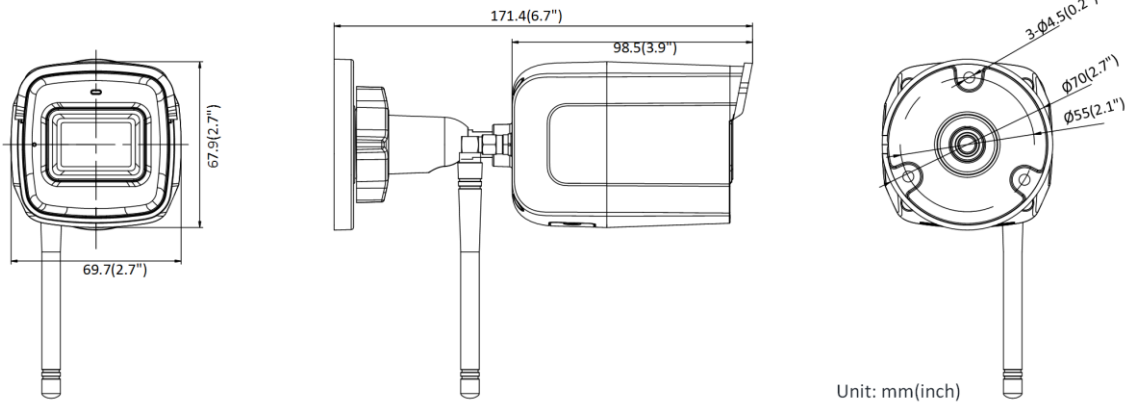

▪ **Available Model**

DS-2CD2021G1-IDW1(2.8/4/6 mm)

▪ **Dimension**

▪ **Accessory**

▪ **Optional**

DS-1280ZJ-XS

Junction box