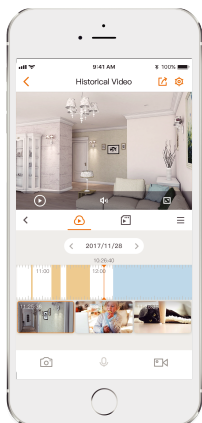

24/7 Protection

Infrared night vision for clear-as-day clarity even in pitch dark

Stay close with what you care

With Cloud service, you will have access to what you care as long as Internet is available. You can record daily or motion videos on Cloud and playback anytime anywhere.