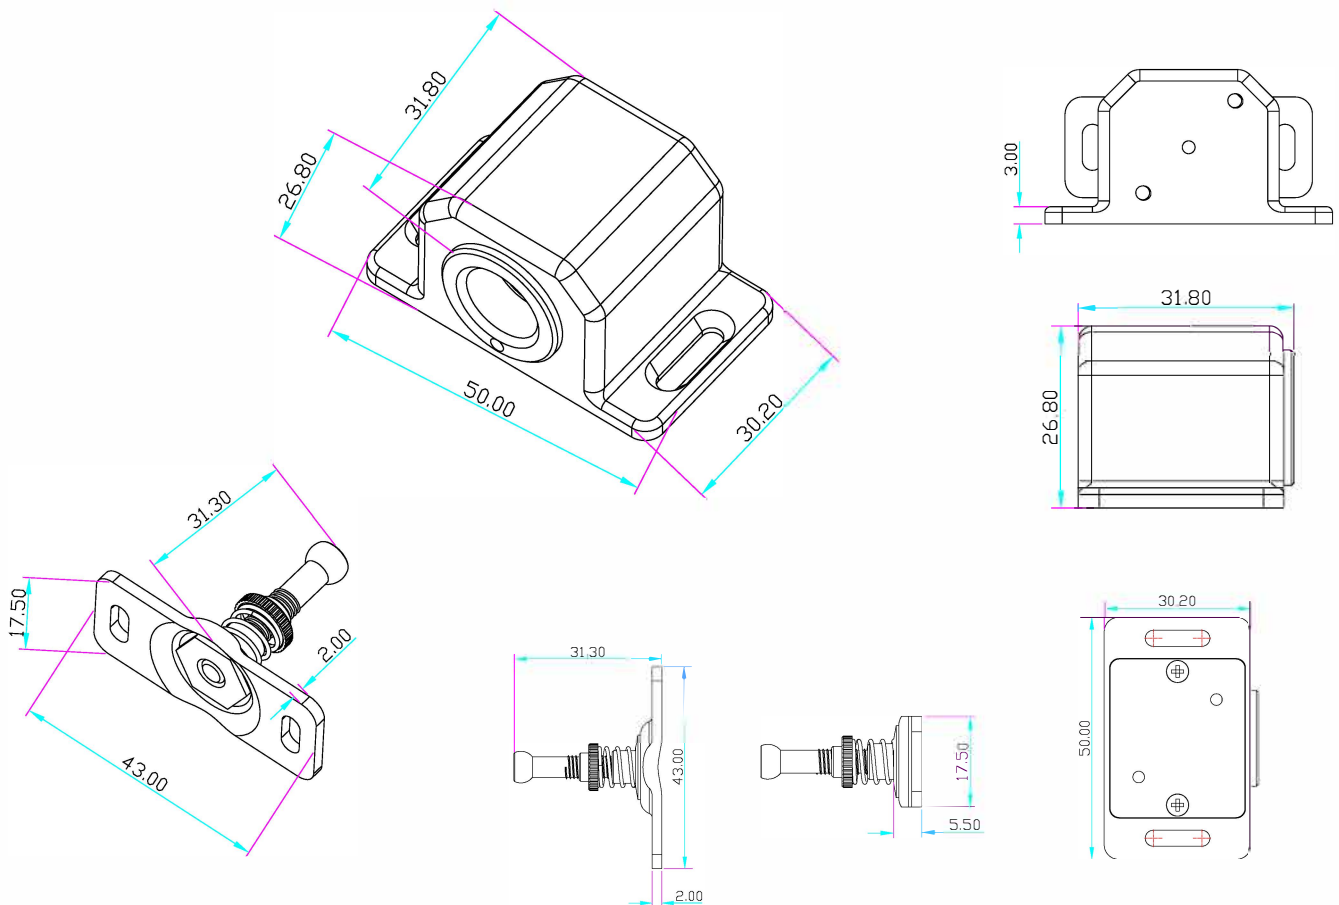

### Specification

- Dimension: 50Lx30.2Wx26.8H(mm)
- Holding force: >150KG
- Voltage: DC12V
- Current: 100mA
- Feature: Fail safe(NC);  
Fail secure(NO)
- Suitable for: File cabinet ; Display case
- Weight: 0.18kg

### Dimension

Optional pin