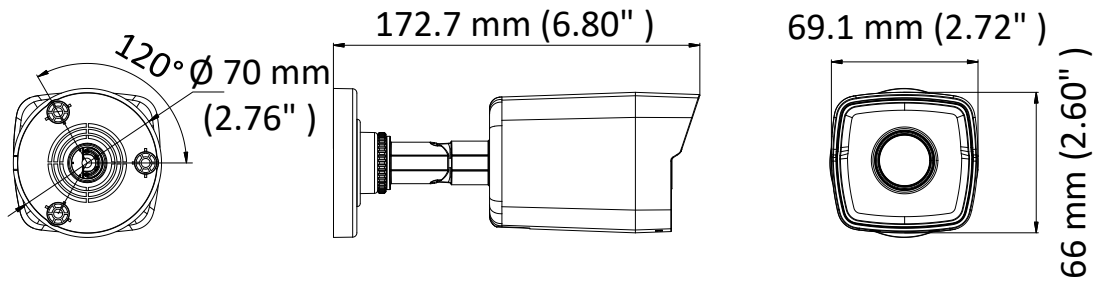

Dimension

Accessory

Distributed by

HIKVISION®

Headquarters

No.555 Qianmo Road, Binjiang District,
Hangzhou 310051, China
T +86-571-8807-5998
overseasbusiness@hikvision.com

Hikvision USA
T +1-909-895-0400
sales.usa@hikvision.com

Hikvision Italy
T +39-0438-6902
info.it@hikvision.com

Hikvision Singapore
T +65-6684-4718
sg@hikvision.com

Hikvision Africa
T +27 (10) 0351172
sale.africa@hikvision.com

Hikvision Europe
T +31-23-55-42-770
info.eu@hikvision.com

Hikvision France
T +33(0)1-85-330-450
info.fr@hikvision.com

Hikvision Oceania
T +61-2-8599-4233
salesau@hikvision.com

Hikvision Hong Kong
T +852-2151-1761

Hikvision Middle East
T +971-4-8816086
salesme@hikvision.com

Hikvision Spain
T +34-91-737-16-55
info.es@hikvision.com

Hikvision Canada
T +1-909-895-0400
sales.usa@hikvision.com

Hikvision Russia
T +7-495-669-67-99
saleru@hikvision.com

Hikvision Poland
T +48-22-460-01-50
poland@hikvision.com

Hikvision Korea
T +82-31-731-8841
sales.korea@hikvision.com

Hikvision India
T +91-22-28469900
sales@pramahikvision.com

Hikvision UK
T +01628-902140
support.uk@hikvision.com

Hikvision Brazil
T +55 11 3318-0050
Latam.support@hikvision.com