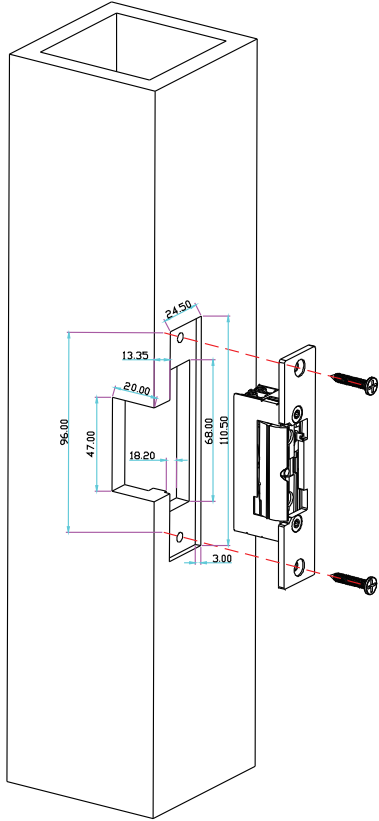

YLI ELECTRONIC

European Type Adjustable Electric Strike

Specification

Model	Size	Voltage	Current	Feature	Suitable for	Weight
YS-134E	110Lx24Wx28.5H	DC12V(Default) DC24V(Order)	12V/280mA; 24V/160mA	Fail Secure(NO)	Woodeng door Metal door	0.28 kg
YS-134BE	120Lx24Wx31H	DC12V(Default) DC24V(Order)	12V/280mA; 24V/160mA	Fail Secure(NO)	Woodeng door Metal door	0.28 kg

Diagram (unit:mm)

YS-134E

YS-134BE

Installation

YS-134E

YS-134BE

Wire connection