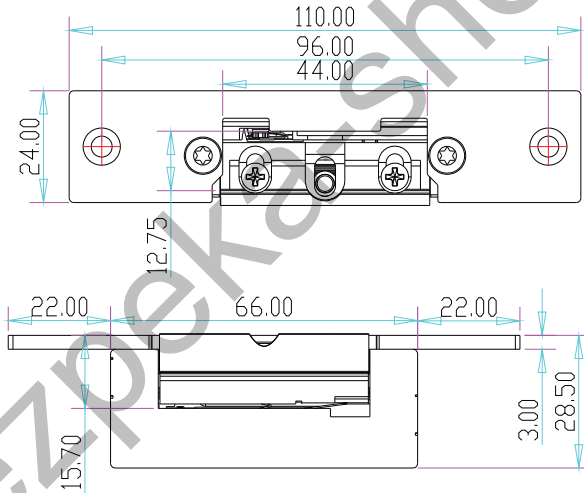

YLI ELECTRONIC

European Type Adjustable Electric Strike

Specification

Model	Size	Voltage	Current	Feature	Suitable for	Weight
YS-134E	110Lx24Wx28.5H	DC12V(Default) DC24V(Order)	12V/280mA; 24V/160mA	Fail Secure(NO)	Woodeng door Metal door	0.28 kg
YS-134BE	120Lx24Wx31H	DC12V(Default) DC24V(Order)	12V/280mA; 24V/160mA	Fail Secure(NO)	Woodeng door Metal door	0.28 kg

Diagram (unit:mm)

YS-134E

YS-134BE

Installation

YS-134E

YS-134BE

Wire connection