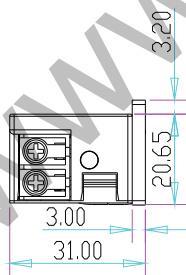

YLI ELECTRONIC

European Type Adjustable Electric Strike

Specification

Model	Size	Voltage	Current	Feature	Suitable for	Weight
YS-134E	110Lx24Wx28.5H	DC12V(Default) DC24V(Order)	12V/280mA; 24V/160mA	Fail Secure(NO)	Woodeng door Metal door	0.28 kg
YS-134BE	120Lx24Wx31H	DC12V(Default) DC24V(Order)	12V/280mA; 24V/160mA	Fail Secure(NO)	Woodeng door Metal door	0.28 kg

Diagram (unit:mm)

YS-134E

YS-134BE

Installation

YS-134E

YS-134BE

Wire connection