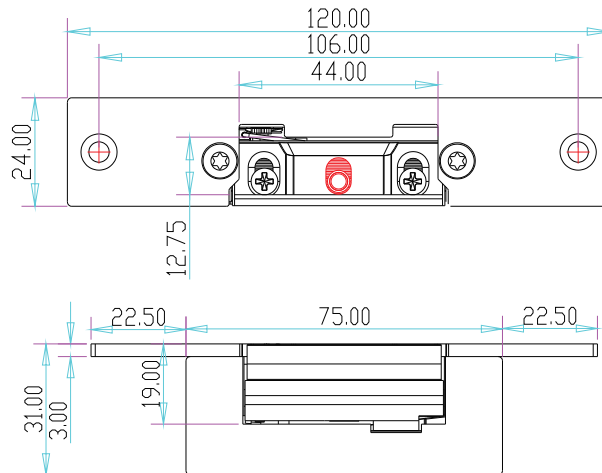

YLI ELECTRONIC

European Type Adjustable Electric Strike

Specification

Model	Size	Voltage	Current	Feature	Suitable for	Weight
YS-134E	110Lx24Wx28.5H	DC12V(Default) DC24V(Order)	12V/280mA; 24V/160mA	Fail Secure(NO)	Woodeng door Metal door	0.28 kg
YS-134BE	120Lx24Wx31H	DC12V(Default) DC24V(Order)	12V/280mA; 24V/160mA	Fail Secure(NO)	Woodeng door Metal door	0.28 kg

Diagram (unit:mm)

YS-134E

YS-134BE

Installation

YS-134E

YS-134BE

Wire connection