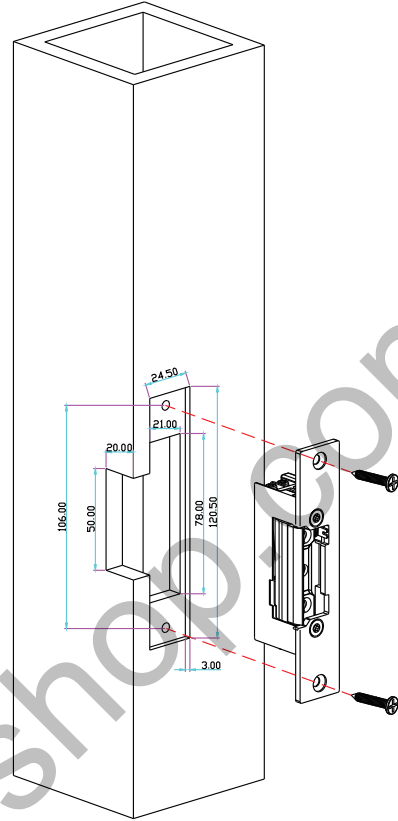

YLI ELECTRONIC

European Type Adjustable Electric Strike

Specification

Model	Size	Voltage	Current	Feature	Suitable for	Weight
YS-134E	110Lx24Wx28.5H	DC12V(Default) DC24V(Order)	12V/280mA; 24V/160mA	Fail Secure(NO)	Woodeng door Metal door	0.28 kg
YS-134BE	120Lx24Wx31H	DC12V(Default) DC24V(Order)	12V/280mA; 24V/160mA	Fail Secure(NO)	Woodeng door Metal door	0.28 kg

Diagram (unit:mm)

YS-134E

YS-134BE

Installation

YS-134E

YS-134BE

Wire connection