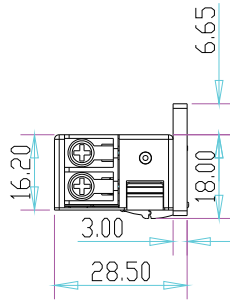

YLI ELECTRONIC

European Type Adjustable Electric Strike

Specification

Model	Size	Voltage	Current	Feature	Suitable for	Weight
YS-134E	110Lx24Wx28.5H	DC12V(Default) DC24V(Order)	12V/280mA; 24V/160mA	Fail Secure(NO)	Woodeng door Metal door	0.28 kg
YS-134BE	120Lx24Wx31H	DC12V(Default) DC24V(Order)	12V/280mA; 24V/160mA	Fail Secure(NO)	Woodeng door Metal door	0.28 kg

Diagram (unit:mm)

YS-134E

YS-134BE

Installation

YS-134E

YS-134BE

Wire connection