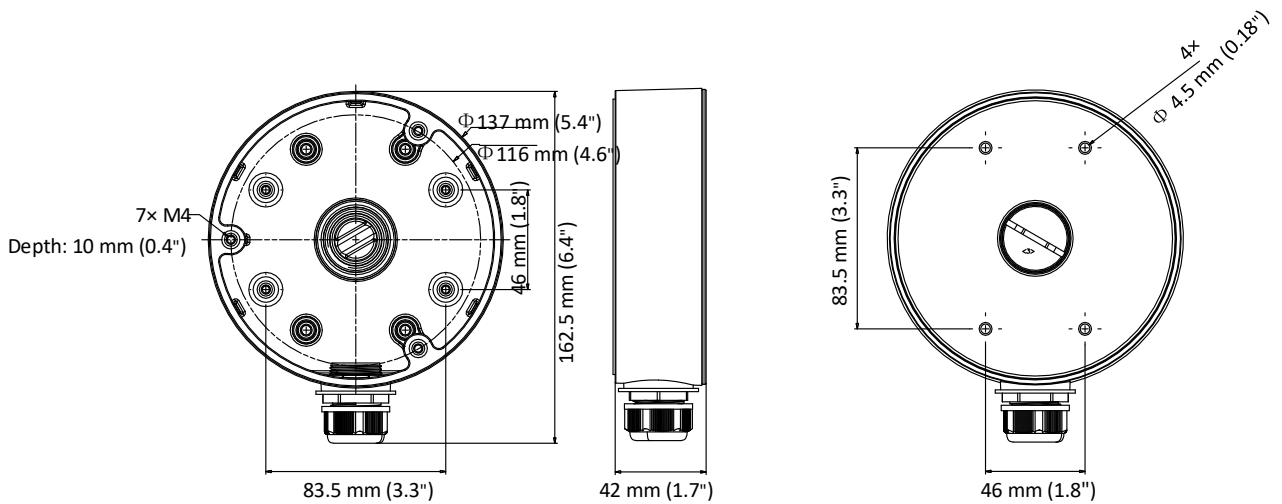

DS-1280ZJ-DM21

Junction Box for Dome Camera

Features

- Aluminum alloy material with surface spray treatment
- Side inlet and bottom inlet
- The bottom waterproof cover and the side gland nut are interchangeable
- Waterproof design

Dimension

Available Model

DS-1280ZJ-DM21

Parameter

Model	DS-1280ZJ-DM21
Parameters	Junction Box for Dome Camera
Appearance	Hikvision White
Material	Aluminum Alloy
Dimension	$\Phi 137$ mm \times 42 mm (5.4" \times 1.7")
Weight	280 g (0.62 lb.)

Notes

- The junction box should be installed on the flat surface.
- Waterproof rubber is necessary for outdoor application.
- The wall must be capable of supporting at least 3 times as much as the total weight of the camera and the mounting bracket.
- The maximum load capacity of the junction box is 4.5 kg (9.9 lb.).