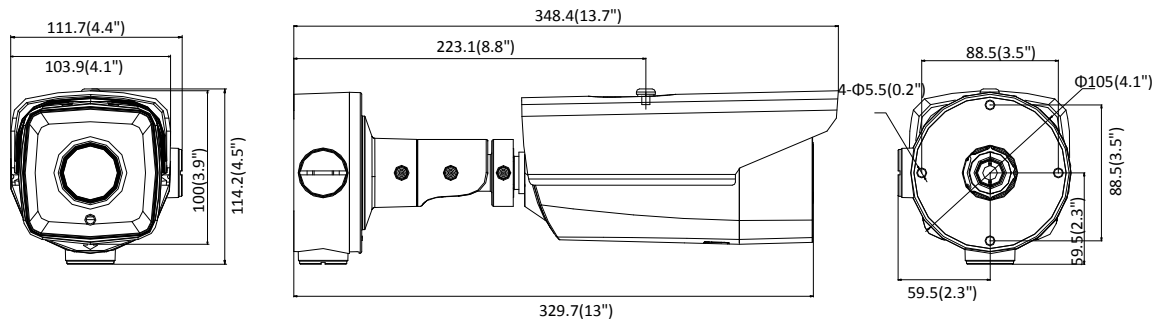

Dimension

Unit: mm(inch)

Accessories